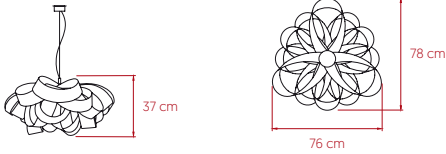

SIZE

REFERENCES

ATA SP

COMPONENTS

Wood Veneer Shade

Matte Nickel Metal Canopy - ø8 cm

Steel Cable: 2.5 m

Transparent Electrical Cable: 2.5 m

LIGHT SOURCE

Class I

220 - 250V

Recommended Bulb - Not Included

E27 Lamp Holder

LED Globe DIM 12 W, 620 lm*

Energy Class E

*Measurements obtained by theoretical calculations at LZF using ivory white shades & recommended bulbs. Veneer Ref: 20 Ivory White.

PACKAGING

Box Size: 76 x 76 x 49 cm

Box Volume: 0.28 m³

Weight: Gross - 7.1 Kg | Net - 2.1 Kg

SELECT FROM FOLLOWING

WOOD VENEER FINISHES

- | | |
|---|---|
|  20 - Ivory White |  26 - Red |
|  21 - Natural Cherry |  28 - Blue |
|  22 - Natural Beech |  29 - Grey |
|  24 - Yellow |  33 - Pale Rose |
|  25 - Orange |  34 - Sea Blue |