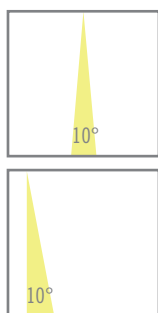

QUALITY CERTIFICATES :