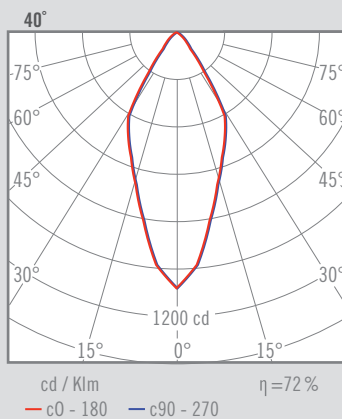

QUALITY CERTIFICATES :