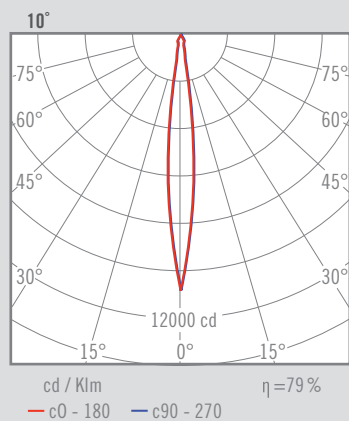

QUALITY CERTIFICATES :