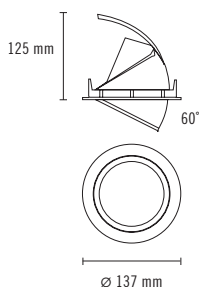

NEXIA

PULL OUT_MINI

Downlight LED aluminum tilting and swiveling with injection anodized and high purity reflector. Mini Version.

03340 -		Colour	CRI / Temp.	Angle	Led	Dimming	Class			
0	White	H	927	1	10°	0	1800 lm / 19 W	D	Dali	II
1	Black	E	930	4	40°					
2	Grey	F	940							

400 g	127 mm	355°	1	20	IP	CRI=90	2-SDCM	230V	DRIVER <5%	60°	50.000 h	LED	
-------	--------	------	---	----	----	--------	--------	------	------------	-----	----------	-----	--

DESCRIPTION

PULL OUT fulfills the most demanding requirements as a complete lighting solution. Three functions in one fixture are available: Downlight, asymmetrical wallwasher and directional downlight.

INSTALLATION

Spring system for all kind of ceilings from 3mm to 30mm.

QUALITY CERTIFICATES :