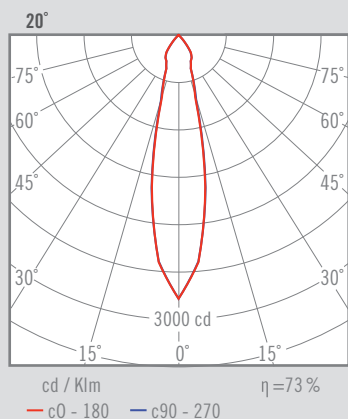

QUALITY CERTIFICATES :