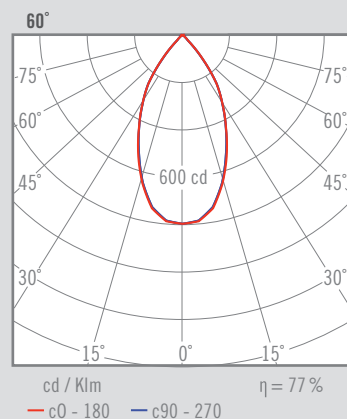

QUALITY CERTIFICATES :