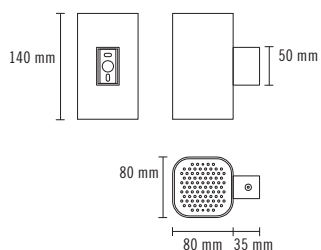

NEXIA PLATINUM_WALL

PLATINUM_WALL DOWN
Manufactured in high purity aluminum.

08351 - UP / DOWN

Colour	CRI / Temp.	Angle	Led	Regulation	Class
0 White	H 927	4 20°	0 760 lm / 7 W	R Edge Cut	I
1 Black	E 930	6 40°	1 1030 lm / 9 W		
2 Grey	F 940	C 60°			
A Copper					
D Gold					
G Graphite					

550 g 1 IP 20 CRI=90 3-SDCM 50.000h 230V DRIVER LED 20°

DESCRIPTION

-Wall version lighting manufactured in aluminum with the latest LED technology. Driver enclosed.

INSTALLATION

-Easy installation to wall with a plaque with screws (screws not supplied).