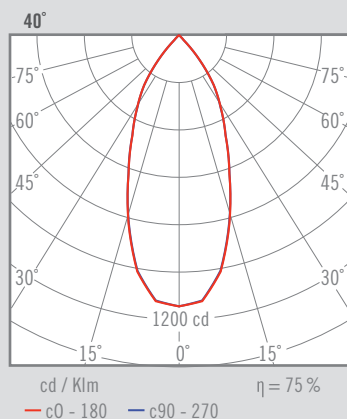

QUALITY CERTIFICATES :