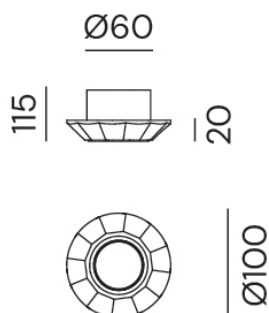

Mini is a collection of sconces and spotlights made of ceramics and antique brass. The refined profile characterizes these products as part of a young and current design.

SPECIFICHE - SPECIFICATIONS

Tipologia - Type
Ambiente - Environment
Materiali - Materials
Finitura - Finish