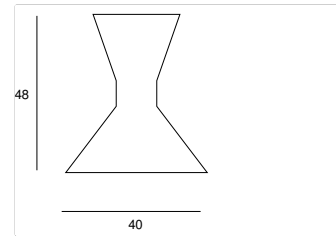

atelier sedap / LIGHTING

3092 / AUDIO 3 Design Fabrice BERRUX

High strength plaster pendant, for direct lighting.

Weight

8 Kg

Orientation

FINISHES

Acrylic paint finish Metal paint