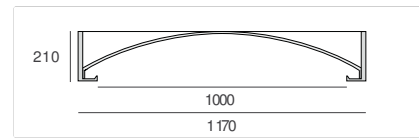

atelier sedap / LIGHTING

3165 / COUPOLE 100 STYLE

Design Atelier Sedap

Weight

32 Kg

Orientation

High density plaster dome ceiling light for LED lighting.

With a round opening of diameter 100cm, this sculpted dome ceiling lamp exists in 5 other dimensions:

Round decorative ceiling light - opening diam.30cm (sculpted coupole ref.3301)

Round decorative ceiling light - opening diam.42cm (sculpted coupole ref.3303)

Round decorative ceiling light - opening diam.42cm (sculpted coupole ref.3161)

In the same opening dimensions, this 100cm diameter Coupole exists in 11 versions, mixing typologies and finishes:

Recessed Coupoles

architectural & round (plain dome ref.794)

architectural & squared (plain dome ref.995)