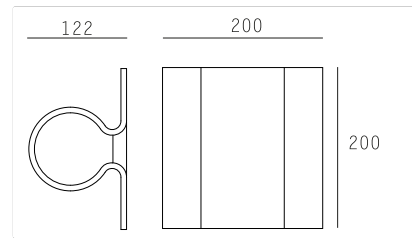

atelier sedap / LIGHTING

3223 / Ana Design Rémi Fontaine

High strength plaster wall lamp, equipped with 2 high power 350mA LED

Weight

1 Kg

Orientation

FINISHES

Natural plaster finish Acrylic paint finish Metal paint