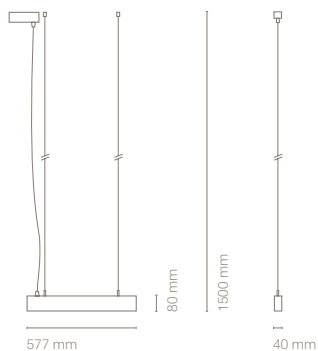

* Asterisk indicates the combination Tuneable White

** With the Intelligent Dimming system, the length of the luminaire is +50mm

*** IP43 version is not available with C-Cord Swith technology.

Infinity Air Microprismatic 573mm 16132-