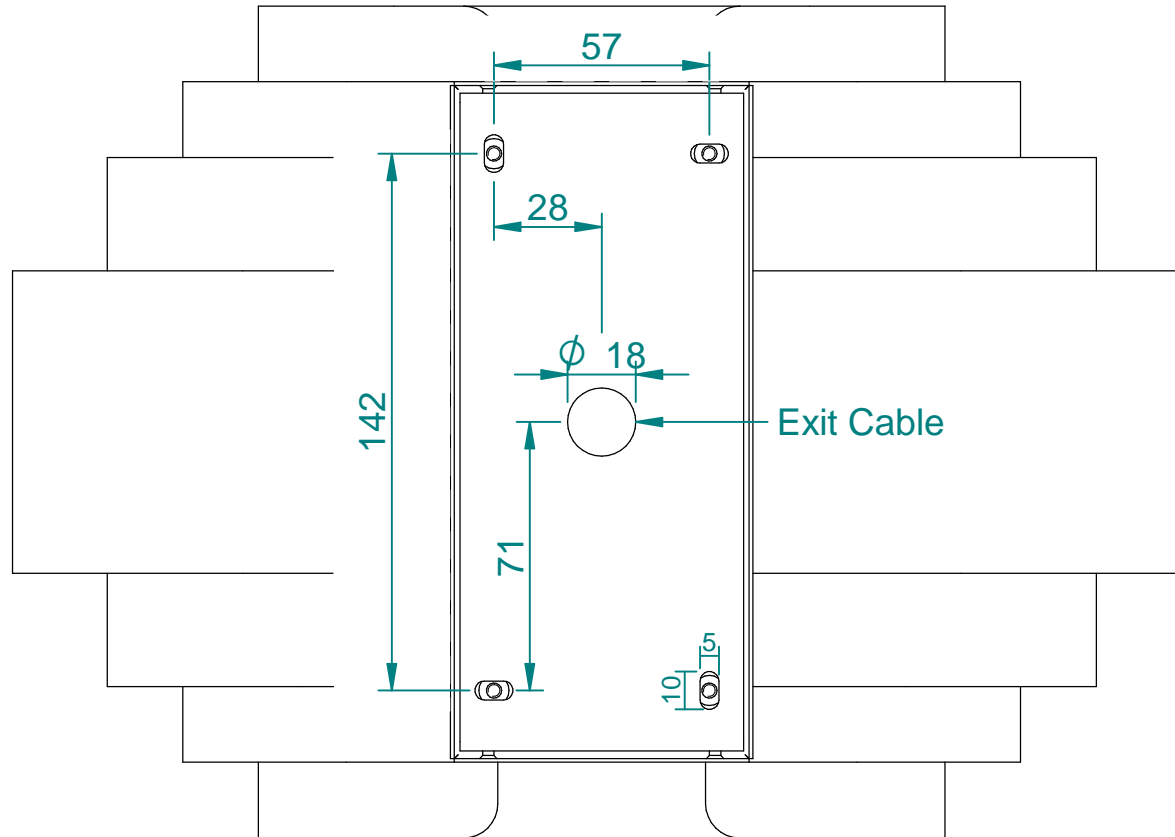

Fixing Details

artinox®
PORTUGUESE LIGHTING SINCE 1977

desenhador / designer **DO**
data / date **26.10.2023**
protótipo / prototype

designação / designation
AP-1407

matéria-prima / raw material **Iron**
acabamento / finish **Antique Gold (OX)**

cliente / client
escala / scale **1/2** **A4** **rev A**