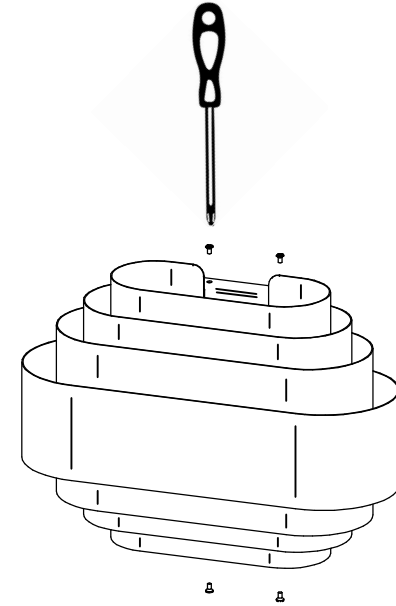

matéria-prima / raw material **Iron**
 acabamento / finish **Antique Gold (OX)**

cliente / client
 escala / scale **1/2** **A4** **rev A**

Installation Instructions

1

Apply the screws in the wallplate

2

Connect the cables in the connection box

3

Position the base with the fixing plate. Then tighten the screws

artinox[®]
PORTUGUESE LIGHTING SINCE 1977

desenhador / designer DO
data / date 26.10.2023
protótipo / prototype

designação / designation
AP-1407