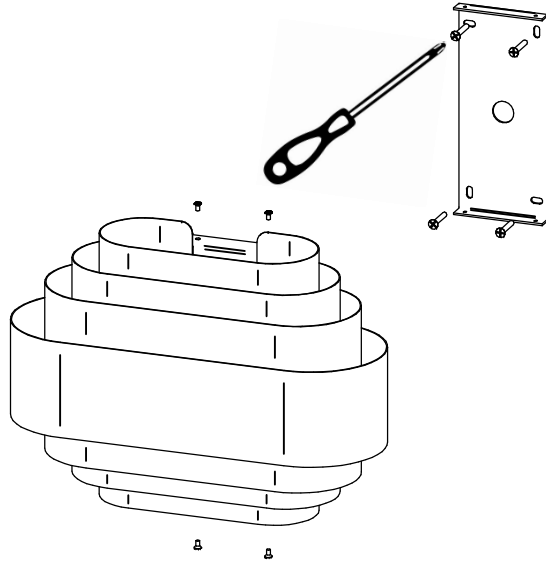

cliente / client
escala / scale **1/3** **A4** rev **A**

Fixing Details

artinox[®]
 PORTUGUESE LIGHTING SINCE 1977

desenhador / designer **DO**
 data / date **26.10.2023**
 protótipo / prototype

designação / designation
AP-1407

matéria-prima / raw material **Iron**
 acabamento / finish **Antique Gold (OX)**

cliente / client
 escala / scale **1/2** **A4** **rev A**

Installation Instructions

1

Apply the screws in the wallplate

2

Connect the cables in the connection box