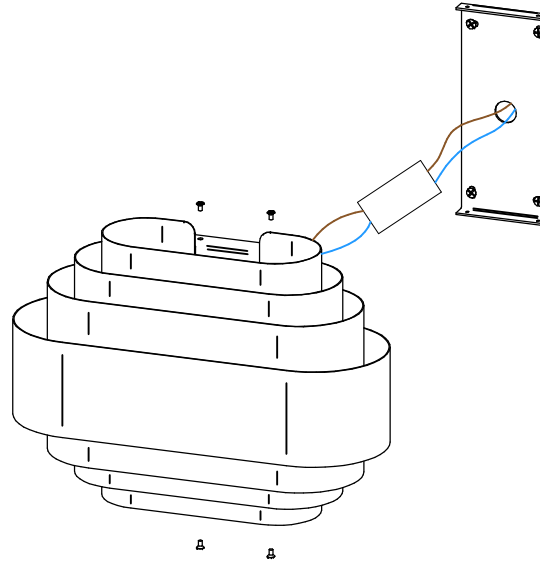

matéria-prima / raw material **Iron**
 acabamento / finish **Antique Gold (OX)**

cliente / client
 escala / scale **1/2** **A4** **rev A**

Installation Instructions

1

Apply the screws in the wallplate

2

Connect the cables in the connection box

3

Position the base with the fixing plate. Then tighten the screws

artinox[®]
PORTUGUESE LIGHTING SINCE 1977

desenhador / designer DO
data / date 26.10.2023
protótipo / prototype

designação / designation
AP-1407