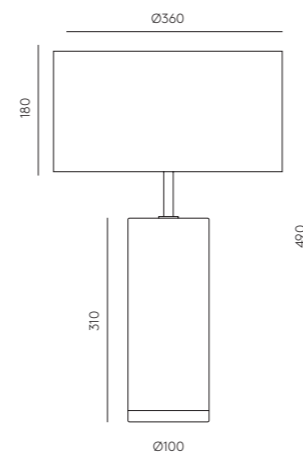

CAND

DESIGNED BY AC STUDIO, 2018 · S1107

ES

ACABADOS

Metal:	Mármol:
Oro Envejecido	Negro
Níquel	Verde
	Marrón

MATERIALES

Acero / Mármol

ESPECIFICACIONES (UE)

E27 Max. 60W (No incluida)
220-240 V, 50/60 Hz, IP20,
Clase II

CLASIFICACIÓN ENERGÉTICA
A ++

MODIFICACIONES POSIBLES
Pantalla imagen 801021/35
Pantalla no incluida

BOMBILLA RECOMENDADA
B211 (7, 9, 11W)

EN

FINISHES

Metal:	Marble:
Aged Gold	Black
Nickel	Green
	Brown

MATERIALS

Steel / Marble

SPECIFICATIONS (UE)

E27 Max. 60W (Not included)
220-240 V, 50/60 Hz, IP20, Class II

ENERGY LABEL
A ++

POSSIBLE MODIFICATIONS
Image reference shade 801021/35
Shade not included

RECOMMENDED BULB
B211 (7, 9, 11W)

TEC

ALDA

DESIGNED BY AC STUDIO, 2020 · S1108

ES

ACABADOS

Metal:	Madera:	Mármol:
Negro Mate	Negro	Negro
Blanco Mate	Natural	Blanco
Oro Mate	Color	Verde
Oro Brillo		Marrón
Cromo		

MATERIALES

Acero / Madera / Mármol

ESPECIFICACIONES (UE)

E27 max. 60W (No incluida)
220-240 V, 50/60 Hz

PANTALLA 04501 NO INCLUIDA

CLASIFICACIÓN ENERGÉTICA
A ++

**CONSULTAR POSIBILIDADES DE
CUSTOMIZACIÓN**

EN

FINISHES

Metal:	Wood:	Marble:
Matt black	Black	Black
Matt white	Natural	White
Matt brass	Colour	Green
Shiny gold		Brown
Chrome		

MATERIALS

Steel / Wood / Marble

SPECIFICATIONS (UE)

E27 max. 60W (Not included)
220-240 V, 50/60 Hz

SHADE 04501 NOT INCLUDED

ENERGY LABEL
A ++

ASK FOR CUSTOMIZED POSSIBILITIES

TEC