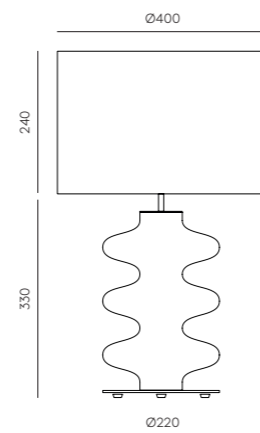

ADON

DESIGNED BY AC STUDIO, 2020 · NAC119

ES

ACABADOS

Metal: Negro
Blanco
Oro mate / brillo
Cromo

Cerámica: Terracota

MATERIALES

Metal / Cerámica

ESPECIFICACIONES (UE)

E27 max. 60W (No incluida)
220-240 V, 50/60 Hz

IP20

PANTALLA 801125/40/NEG NO INCLUIDA

CLASIFICACIÓN ENERGÉTICA

A ++

MODIFICACIONES POSIBLES

Posibilidad de fabricar en más colores de la carta en la pág. 372

EN

FINISHES

Metal: Matt black
Matt white
Matt Brass / Shiny Gold
Chrome

Ceramic: Terracotta

MATERIALS

Steel / Ceramic

SPECIFICATIONS (UE)

E27 max. 60W (Not included)
220-240 V, 50/60 Hz

IP20

SHADE 801125/40/NEG NOT INCLUDED

ENERGY LABEL

A ++

POSSIBLE MODIFICATIONS

Possibility of manufacturing in more colors check on color palette on page. 372

TEC

HOME

DESIGNED BY PEPE FORNAS, 2019 · NAC118

ES

ACABADOS

Metal: Negro
Blanco
Oro mate / brillo
Cromo

Cerámica: Gris Ceniza

MATERIALES

Acero / Cerámica

ESPECIFICACIONES (UE)

E27 Max. 60W (No incluida)
220-240 V, 50/60 Hz, IP20, Clase II

SHADE 801011/41 NO INCLUIDA

CLASIFICACIÓN ENERGÉTICA

A ++

MODIFICACIONES POSIBLES

Posibilidad de fabricar en más colores de la carta en la pág.372

EN

FINISHES

Metal: Matt black
Matt white
Matt Brass / Shiny Gold
Chrome

Ceramic: Ash grey

MATERIALS

Steel / Ceramic

SPECIFICATIONS (UE)

E27 Max. 60W (Not included)
220-240 V, 50/60 Hz, IP20, Class II

SHADE 801011/41 NOT INCLUDED

ENERGY LABEL

A ++

POSSIBLE MODIFICATIONS

Possibility of manufacturing in more colors check on color palette on page 372

TEC