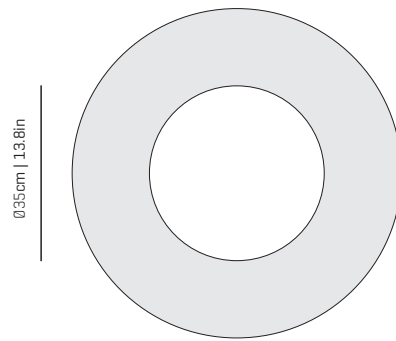

a

emotional light

anel collection

1.8cm | 7.8in

Ø35cm | 13.8in

Ø60cm | 23.6in

ref. AN04

AN04

CANOPY AND CABLE

FLORÓN Y CABLE

Steel painted in white
Acero pintado en blanco

White or black cable
Cable blanco o negro

Standard: 150cm | 59,1in
Length/largo customizable
120V: 200cm | 78,7in

LIGHT SOURCE BUILT IN