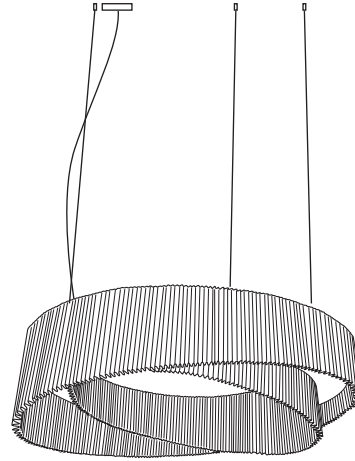

a

emotional light

anel collection

1.8cm | 7.8in

Ø35cm | 13.8in

Ø60cm | 23.6in

ref. AN04

AN04

AN05

MATERIALS & COMPONENTS | MATERIALES & COMPONENTES

LAMPSHADE | TULIPA

Painted stainless steel | One color
Acero inoxidable pintado | Un color

BL

CUSTOM
COLOR

Steel painted in white
Acero pintado en blanco

CANOPY AND CABLE

FLORÓN Y CABLE

Steel painted in white
Acero pintado en blanco

White or black cable
Cable blanco o negro

Standard: 150cm | 59,1in
Length/largo customizable
120V: 200cm | 78,7in

LIGHT SOURCE BUILT IN