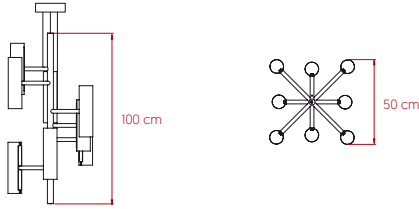

BLACK NOTE CHANDELIER

by Ramón Esteve Studio

Suspension - LED **lzf**

SIZE

REFERENCES

BKNT CH S BK LED DIM0-10V
BKNT CH S BK LED DIMDALI
BKNT CH S BK LED DIMBT
BKNT CH S IV LED DIM0-10V
BKNT CH S IV LED DIMDALI
BKNT CH S IV LED DIMBT
BKNT CH S NI LED DIM0-10V
BKNT CH S NI LED DIMDALI
BKNT CH S NI LED DIMBT
BKNT CH S GD LED DIM0-10V
BKNT CH S GD LED DIMDALI
BKNT CH S GD LED DIMBT

COMPONENTS

Wood Veneer Shade

Metal Structure

Metal Canopy: $\varnothing 23$ cm

3 Steel Cables: 2.5 m

Electrical Cable: 2.5 m

LIGHT SOURCE

Class I

120 - 277V: Dimmable LED **0-10V** or **DALI**
220 - 240V: Dimmable LED **BT**

Driver: Constant Current 1.100 mA

Integrated LED: Led Module

3.000K, CRI>90, 72 W, 50-60Hz, 1.800 lm*

Energy Class F

*Measurements obtained by photometric laboratory tests using ivory white shades. Veneer Ref: 20 Ivory White.