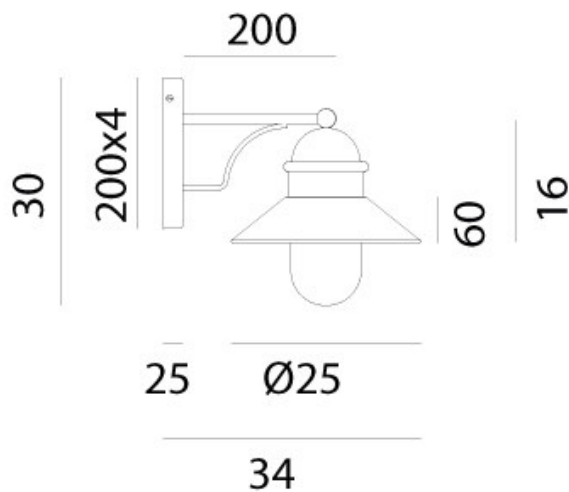

Tipologia: PARETE

Type: WALL LIGHT

Ambiente / Environment
OUTDOOR

Materiale: OTTONE - RAME - VETRO
Material: BRASS - COPPER - GLASS

Finitura / Colore: OTTONE - RAME - VETRO
Finishing / Color: BRASS - COPPER - GLASS

Fonte luminosa – Lighting Souce:
1xMax 57W E27

Voltaggio – Voltage
240V

Classe Energetica – Energetic Class
A++/E

PROTEZIONE IP – IP PROTECTION
IP44

PESO – WEIGHT
3Kg

Lampadina non inclusa
Light bulb not included