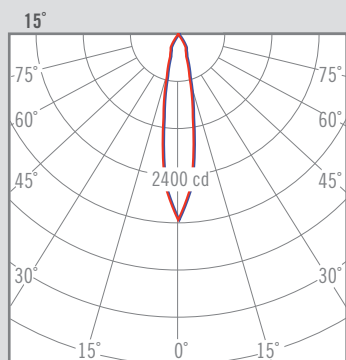

NEXIA

BCN 120_DOWN

LED luminaire in aluminum attached to the ceiling.

06631 -		BCN 120 DOWN L180						
Colour	CRI / Temp.	Angle	Led	€ [ ] Y	Class			
0 White	G 827	1 15°	2 1500 lm / 12 W	D Dali	I			
1 Black	C 830	3 36°	3 2000 lm / 17,5 W					
2 Grey	N 840	6 60°						
A Copper	H 927							
D Gold	E 930							
G Graphite	F 940							

1000g	1	IP 20	CRI=80/90	2-SDCM	50.000h	230V	DRIVER <5%	LED	

DESCRIPTION

BCN family is made of high performance aluminum. It offers a wide range of possibilities that adapt to the requirements of the environment.

Customize the suspension cable in different colour ranges under request. FVJf[WUST WadVS{ V[ ] Y SdV af Sfs{ ST VZ

INSTALLATION

Easy installation to ceiling with a plaque with screws (screws not supplied).

ELECTROLYTIC · ELECTROLÍTICO ■ A Cooper · Cobre ■ D Gold · Oro ■ G Graphite · Grafito

QUALITY CERTIFICATES :