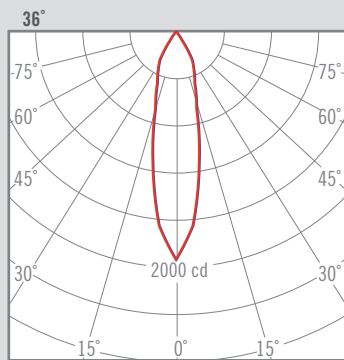

NEXIA

BCN 120_DOWN

LED luminaire in aluminum attached to the ceiling.

06631 -		BCN 120 DOWN L180						
Colour	CRI / Temp.	Angle	Led	€ [ ] Y	Class			
0 White	G 827	1 15°	2 1500 lm / 12 W	D Dali	I			
1 Black	C 830	3 36°	3 2000 lm / 17,5 W					
2 Grey	N 840	6 60°						
A Copper	H 927							
D Gold	E 930							
G Graphite	F 940							

1000g	1	IP 20	CRI=80/90	2-SDCM	50.000h	230V	DRIVER <5%	LED	

DESCRIPTION

BCN family is made of high performance aluminum. It offers a wide range of possibilities that adapt to the requirements of the environment.

Customize the suspension cable in different colour ranges under request. FVJf[WUST WadVS{ V[ ] Y SdV af Sfs{ ST VZ

INSTALLATION

Easy installation to ceiling with a plaque with screws (screws not supplied).

ELECTROLYTIC · ELECTROLÍTICO ■ A Cooper · Cobre ■ D Gold · Oro ■ G Graphite · Grafito

QUALITY CERTIFICATES :