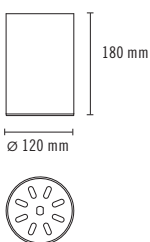

NEXIA

BCN 120_DOWN

LED luminaire in aluminum attached to the ceiling.

06631 -		BCN 120 DOWN L180						
Colour	CRI / Temp.	Angle	Led	€ [] Y	Class			
0 White	G 827	1 15°	2 1500 lm / 12 W	D Dali	I			
1 Black	C 830	3 36°	3 2000 lm / 17,5 W					
2 Grey	N 840	6 60°						
A Copper	H 927							
D Gold	E 930							
G Graphite	F 940							