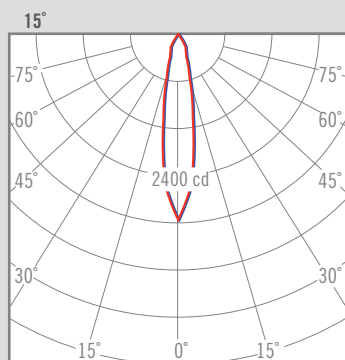

NEXIA

BCN 120_DOWN

LED luminaire in aluminum attached to the ceiling.

06632 -		BCN 120 DOWN L350						
Colour	CRI / Temp.	Angle	Led	Dimming	Class			
0 White	G 827	1 15°	2 1500 lm / 12 W	D Dali	I			
1 Black	C 830	3 36°	3 2000 lm / 17,5 W					
2 Grey	N 840	6 60°	4 3000 lm / 25 W					
A Copper	H 927		5 4000 lm / 33 W					
D Gold	E 930							
G Graphite	F 940							

1500 g	1	IP 20	CRI=80/90	2-SDCM	50.000 h	230 V	DRIVER <5%	LED	

DESCRIPTION

BCN family is made of high performance aluminum. It offers a wide range of possibilities that adapt to the requirements of the environment.

Customize the suspension cable in different colour ranges under request. Textile cable for dali dimming are not available.

INSTALLATION

Easy installation to ceiling with a plaque with screws (screws not supplied).

ELECTROLYTIC · ELECTROLÍTICO

■ A Cooper · Cobre ■ D Gold · Oro ■ G Graphite · Grafito

cd / Kl/m $\eta = 64\%$
— c0 - 180 — c90 - 270