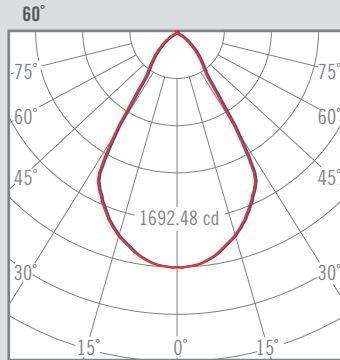

NEXIA

BCN 120_DOWN

LED luminaire in aluminum attached to the ceiling.

06631 -		BCN 120 DOWN L180						
Colour	CRI / Temp.	Angle	Led	€ [ ] Y	Class			
0 White	G 827	1 15°	2 1500 lm / 12 W	D Dali	I			
1 Black	C 830	3 36°	3 2000 lm / 17,5 W					
2 Grey	N 840	6 60°						
A Copper	H 927							
D Gold	E 930							
G Graphite	F 940							

1000g	1	IP 20	CRI=80/90	2-SDCM	50.000h	230V	DRIVER <5%	LED	

DESCRIPTION

BCN family is made of high performance aluminum. It offers a wide range of possibilities that adapt to the requirements of the environment.

Customize the suspension cable in different colour ranges under request. FVJf[WUST WadVS{ V[ ] Y SdV af Sfs{ ST VZ

INSTALLATION

Easy installation to ceiling with a plaque with screws (screws not supplied).

ELECTROLYTIC · ELECTROLÍTICO ■ A Cooper · Cobre ■ D Gold · Oro ■ G Graphite · Grafito

QUALITY CERTIFICATES :