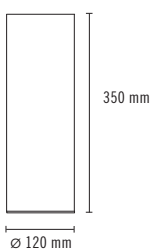

ELECTROLYTIC · ELECTROLÍTICO ■ A Cooper · Cobre ■ D Gold · Oro ■ G Graphite · Grafito

QUALITY CERTIFICATES :

NEXIA

BCN 120_DOWN

LED luminaire in aluminum attached to the ceiling.

06632 -		BCN 120 DOWN L350						
Colour	CRI / Temp.	Angle	Led	Dimming	Class			
0 White	G 827	1 15°	2 1500 lm / 12 W	D Dali	I			
1 Black	C 830	3 36°	3 2000 lm / 17,5 W					
2 Grey	N 840	6 60°	4 3000 lm / 25 W					
A Copper	H 927		5 4000 lm / 33 W					
D Gold	E 930							
G Graphite	F 940							