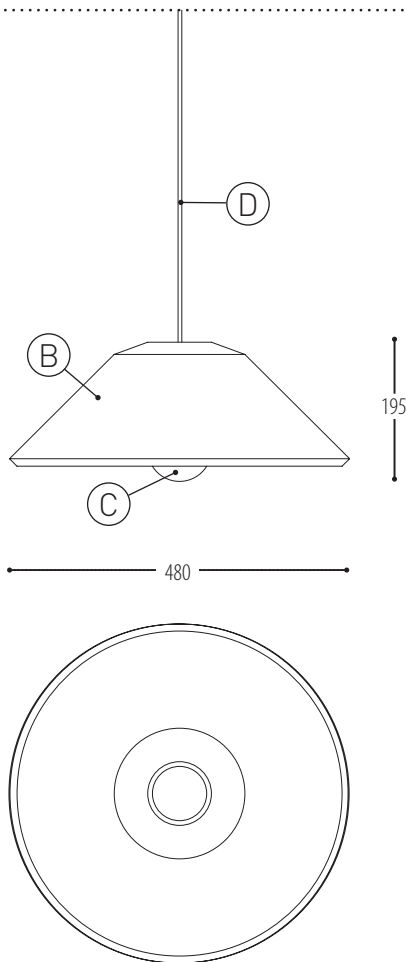

CAPITANO

SUSPENSION

design Dark Studio for Dark

www.pinterest.com/pindark/capitano-dark

1086-67-001-DD

Cork

BB		CCC			DD	
COLORS		TYPE			SUSP. CABLE	
67	Cork	001	E27	1x TCG-SE / Globe (MAX 20 W)	01	1,5 m
				1x LED (MAX 15 W)	02	2,5 m