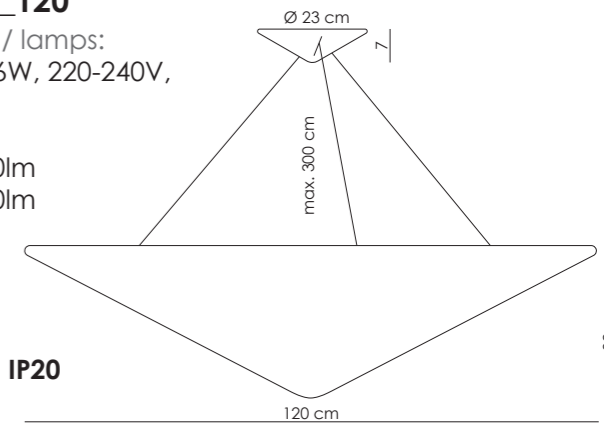

CE IP20

CAO MAO_120

Leuchtmittel / lamps:
LED Modul 66W, 220-240V,
50-60Hz

3000K, 9.760lm
4000K, 10.550lm

Dimmbar
dimmable:
DALI / PUSH

CE IP20

Wandleuchten-Deckenleuchte / wall lamps-ceiling lamp:

CAO MAO_70 wall-ceiling