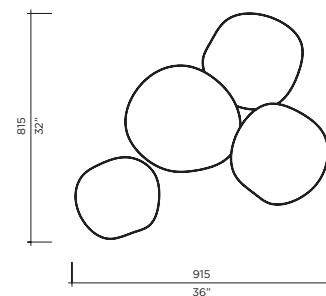

Model **Chestnut**
Size 300, 350, 400
Ref. # 4MM.09.250.__
Connecting Kit 4MM.250.KIT
Lamping 4x12W LED
3000K