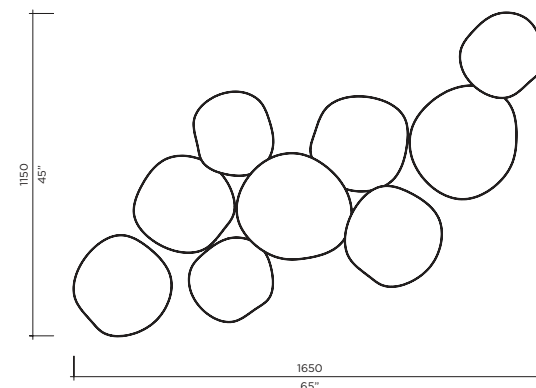

Model **Chestnut**
Size 300, 350, 400
Ref. # 9MM.09.250.__
Connecting Kit 9MM.250.KIT
Lamping 9x12W LED
3000K