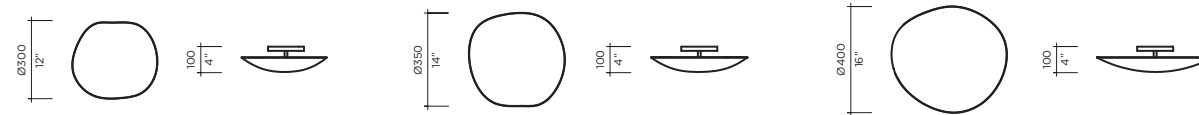

Model **Chestnut**
Size 300
Ref. # SM.09.250.__
Lamping 1x12W LED
3000K

Model **Chestnut**
Size 350
Ref. # MM.09.250.__
Lamping 1x12W LED
3000K

Model **Chestnut**
Size 400
Ref. # GM.09.250.__
Lamping 1x12W LED
3000K