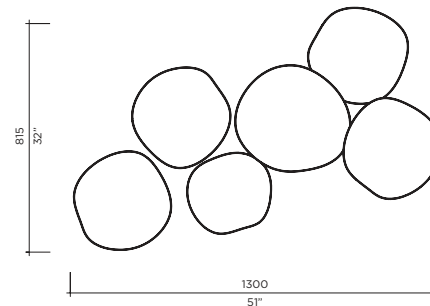

Model **Chestnut**
Size 300, 350, 400
Ref. # 6MM.09.250.__
Connecting Kit 6MM.250.KIT
Lamping 6x12W LED
3000K