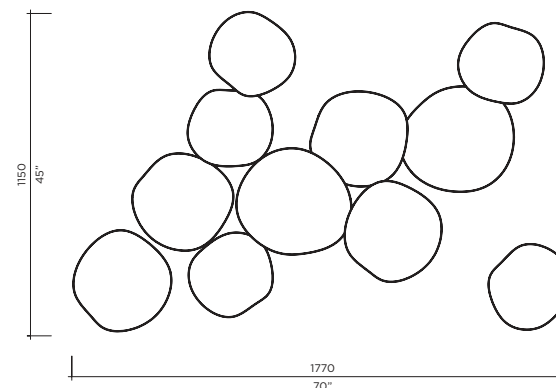

Model **Chestnut**
Size 300, 350, 400
Ref. # 11MM.09.250.__
Connecting Kit 11MM.250.KIT
Lamping 11x12W LED
3000K

Lbs	SM	MM	GM
	2	3	3
Kg	.9	1.4	1.4