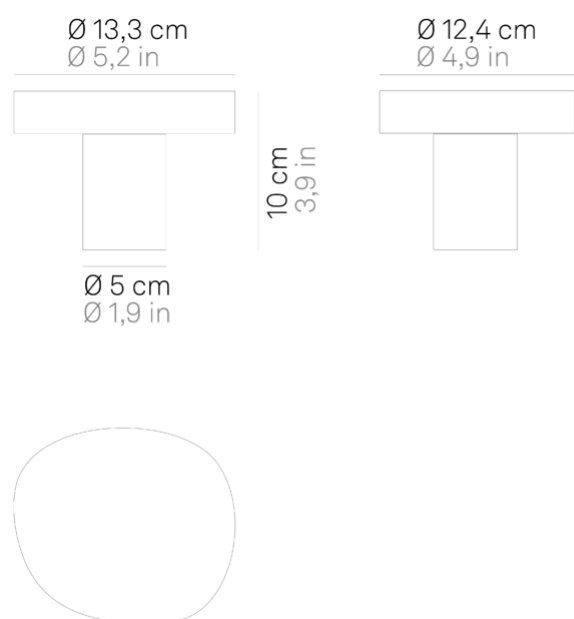

Ciottolo _bollard

Wall and floor lamps with a dark grey or corten painted die-cast aluminium frame and a satinfinish opaline polycarbonate diffuser. The high IP rating (IP54) makes the lamps ideal for indoor and outdoor use.

Ciottolo _bollard

Lighting specifications

source	LED non sostituibile
type	SMD
total power	7,0 W
power LED	7,0 W
color temperature	3000 K
lumen lamp	320 lm
lumen LED	890 lm
beam angle	90°
CRI	> 80
class	E
motion sensor	NO