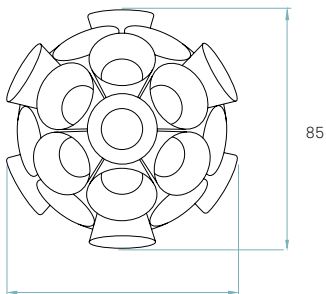

85

References

Awards

Chicago 2015

Germany 2017

Brussels 2017

Certificates

Class I

Dimmable:
120 - 277V

Bluetooth Dimming:
220 - 240V

The mark of responsible forestry

Wood shade colours

- 20 Ivory White
- 21 Natural Cherry
- 22 Natural Beech
- 24 Yellow
- 25 Orange
- 26 Red
- 28 Blue
- 29 Grey
- 30 Turquoise
- 31 Chocolate
- 32 Pink

Components

Diffuser
Matt satin acrylic

Required
Shade mount required
Difficulty: *****

Metal canopy
Brushed Nickel
ø 28 cm

Electrical cable
Transparent 2 m drop

Steel cable
3 x 2 m drop

Box size
67 x 67 x 95 cm

Box volume
0,426 m³

Weight
Gross - 23 Kg
Net - 13,2 Kg

LED
 COB
31 x 4 W 135mA

Energy class
 A+
LED integrated

Driver
 MEANWELL
2 units - Ref. NPF 60D-30
 MEANWELL
2 units - Ref. NPF 60D-30
+ Bluetooth Control - CASAMBI / ELT
1 unit - Ref. CBU - ASD
Driver housed in canopy.

Details

Input Voltage	Luminous Flux *	CRI	Watt.	CCT	Lifetime (L70)
120 - 277V / 220 - 240V	3451 lm	90	120 W	3000 K	40000h

* Measurements taken using white shades, Veneer Ref: 20 Ivory White