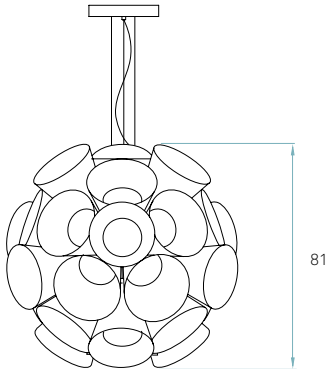

85

References

Awards

Chicago 2015

Germany 2017

Brussels 2017

Certificates

Class I

Dimmable:
120 - 277V

Bluetooth Dimming:
220 - 240V

The mark of responsible forestry

Wood shade colours

- 20 Ivory White
- 21 Natural Cherry
- 22 Natural Beech
- 24 Yellow
- 25 Orange
- 26 Red
- 28 Blue
- 29 Grey
- 30 Turquoise
- 31 Chocolate
- 32 Pink

Components

Diffuser
Matt satin acrylic

Required
Shade mount required
Difficulty: *****

Metal canopy
Brushed Nickel
ø 28 cm

Electrical cable
Transparent 2 m drop

Steel cable
3 x 2 m drop

Box size
67 x 67 x 95 cm

Box volume
0,426 m³

Weight
Gross - 23 Kg
Net - 13,2 Kg

LED
 COB
31 x 4 W 135mA

Energy class
 A+
LED integrated

Driver
 MEANWELL
2 units - Ref. NPF 60D-30
 MEANWELL
2 units - Ref. NPF 60D-30
+ Bluetooth Control - CASAMBI / ELT
1 unit - Ref. CBU - ASD
Driver housed in canopy.

Details

Input Voltage	Luminous Flux *	CRI	Watt.	CCT	Lifetime (L70)
120 - 277V / 220 - 240V	3451 lm	90	120 W	3000 K	40000h

* Measurements taken using white shades, Veneer Ref: 20 Ivory White