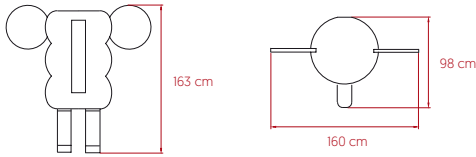

## SIZE

## PACKAGING

**Box Size:** 100 x 125 x 205 cm - Wood crated for transport

**Box Volume:** 2.56 m<sup>3</sup>

**Weight:** Gross - 122 Kg | Net - 67 Kg