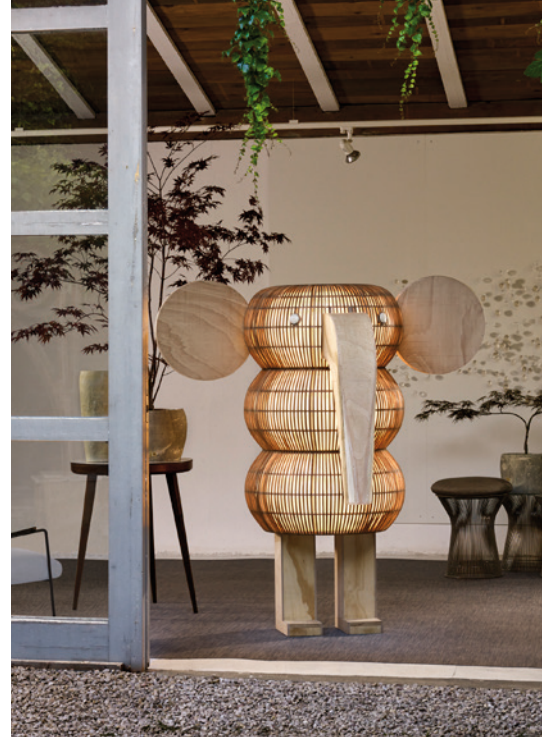

SELECT FROM FOLLOWING

WOOD VENEER FINISHES

20 - Ivory White