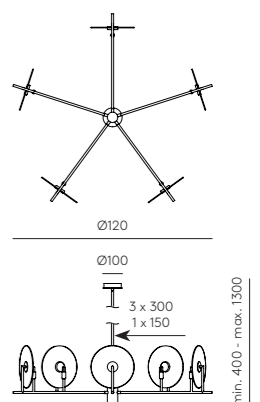

ERTO

DESIGNED BY PEPE FORNAS, 2020 · C1257/2

ES

ACABADOS
Metal:
Negro Mate
Oro Mate (detalles)

MATERIALES
Acero

ESPECIFICACIONES (UE)
2 x G9 LED 5W 3000K (Incluidas)
220-240 V, 50/60 Hz

! IP20 CE RoHS V A++

CLASIFICACIÓN ENERGÉTICA
A ++

BOMBILLAS RECOMENDADAS
B005/5W

ACCESORIOS COMPATIBLES (INCLUIDOS)
Alabastro - 1096/25
Cristal - 1223
Cerámica - 1097/20
Metal - 1038/25
Metal rayado - 1089/25

EN

FINISHES
Metal:
Matt black
Matt brass - details

MATERIALS
Steel

SPECIFICATIONS (UE)
2 x G9 LED 5W 3000K (Included)
220-240 V, 50/60 Hz

! IP20 CE RoHS V A++

ENERGY LABEL
A ++

RECOMMENDED BULBS
B005/5W

COMPATIBLE ACCESSORIES (INCLUDED)
Alabaster - 1096/25
Glass - 1223
Ceramic - 1097/20
Metal - 1038/25
Stripped metal - 1089/25

TEC

ERTO

DESIGNED BY PEPE FORNAS, 2020 · C1257/5

ES

ACABADOS
Metal:
Negro Mate
Oro Mate (detalles)

MATERIALES
Acero

ESPECIFICACIONES (UE)
2 x G9 LED 5W 3000K (Incluidas)
220-240 V, 50/60 Hz

! IP20 CE RoHS V A++

CLASIFICACIÓN ENERGÉTICA
A ++

BOMBILLAS RECOMENDADAS
B005/5W

ACCESORIOS COMPATIBLES (INCLUIDOS)
Alabastro - 1096/25
Cristal - 1223
Cerámica - 1097/20
Metal - 1038/25
Metal rayado - 1089/25

EN

FINISHES
Metal:
Matt black
Matt brass (details)

MATERIALS
Steel

SPECIFICATIONS (UE)
2 x G9 LED 5W 3000K (Included)
220-240 V, 50/60 Hz

! IP20 CE RoHS V A++

ENERGY LABEL
A ++

RECOMMENDED BULBS
B005/5W

COMPATIBLE ACCESSORIES (INCLUDED)
Alabaster - 1096/25
Glass - 1223
Ceramic - 1097/20
Metal - 1038/25
Stripped metal - 1089/25

TEC

min. 400 - max. 1300