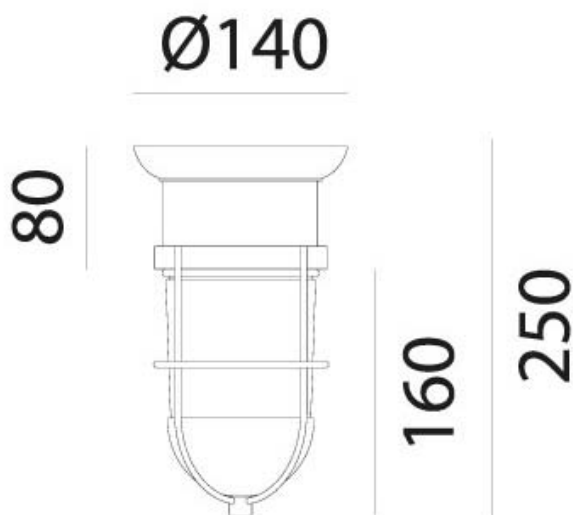

Tipologia: SOFFITTO
Type: CEILING LIGHT

Ambiente / Environment
OUTDOOR

Materiale: OTTONE - RAME - VETRO BIANCO
Material: BRASS - COPPER - WHITE GLASS

Finitura / Colore: OTTONE - RAME - VETRO BIANCO
Finishing / Color: BRASS - COPPER - WHITE GLASS

Fonte luminosa – Lighting Souce:
1XMAX 57W E27

Voltaggio – Voltage
240V

Classe Energetica – Energetic Class
A++/E

PROTEZIONE IP – IP PROTECTION
IP44

PESO – WEIGHT
2,5Kg

Lampadina non inclusa
Light bulb not included