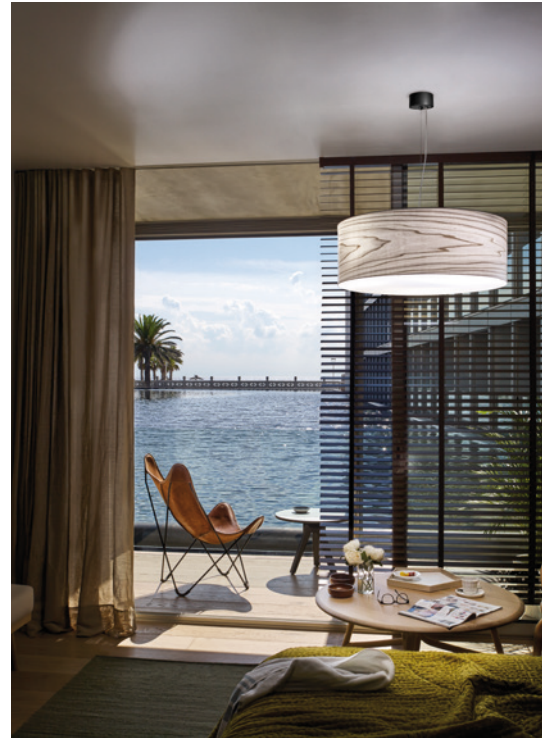

## COMPONENTS

Wood Veneer Shade

Matte Satin Acrylic Diffuser

Chrome Metal Tripod

Metal Canopy - ø8 cm

Electrical Cable: 2.5 m

LIGHT SOURCE

Class I