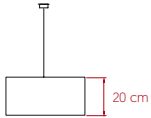

## SIZE

## COMPONENTS

Wood Veneer Shade

Matte Satin Acrylic Diffuser

Chrome Metal Tripod

Metal Canopy - ø8 cm

Electrical Cable: 2.5 m

LIGHT SOURCE

Class I

## PACKAGING

**Box Size:** 51 x 51 x 32 cm

**Box Volume:** 0.08 m<sup>3</sup>

**Weight:** Gross - 4.2 Kg | Net - 1.9 Kg