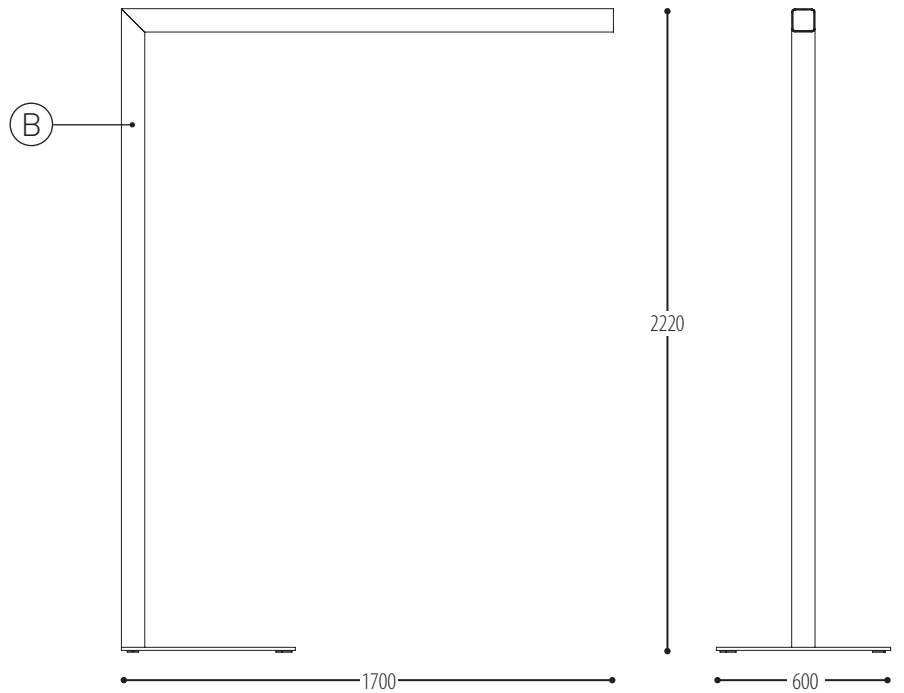

# HOEK

FLOOR

design Jos Devriendt for Dark

www.pinterest.com/pindark/hoek-dark

790-BB-504-00-HH-C  
790-BB-135-00-00-J

Metal

BB		CCC				HH		J	
COLOR BODY		TYPE				COLOR TEMPERATURE		DOWN TYPE	
02	Black	24 V	504	LED	(60 W) Incl. Gear	CW	Cool White	C	Opal cover
03	White					WW	Warm White		
10	Alu								
		230 V	135	G5	1x T16 (35/49 W) Non Dim	00	N.A.	C	Opal cover
								L	Bap 60°