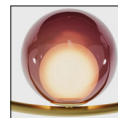

VISO LIGHTING

HONEY

HONEY

Sexy. Playful. Vibing.

Designer: Tzetzzy

Like its name, the Honey collection is sweet and beautifully designed. It is an elegant fixture that features a gold hoop ring with four concentric glass globes and a unique canopy. Each of the four glass globes are interchangeable, allowing for customization. Easily switch out one or all four glass globes to suit the environment, mood, or the occasion. With a selection of 11 colours, the possibilities are endless. Be a designer of your own light.

GLOBE COLOURS

CLEAR

AMBER

DARK AMBER

MARIGOLD

ORANGE

BURGUNDY

TERRACOTTA

DETAILED DESCRIPTION

Metal Ring Finish: Brass
 Height (in): 36" (914mm)
 Width/Length (in): 36" (914mm)
 Depth (in): 5.9" (150mm)
 Weight (lbs): 10lbs
 Canopy Height (in): 2.75" (69mm)
 Canopy Diameter (in): 5.5" (140mm)