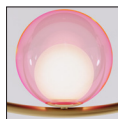

VISO LIGHTING

HONEY

HONEY

Sexy. Playful. Vibing.

Designer: Tzetzzy

Like its name, the Honey collection is sweet and beautifully designed. It is an elegant fixture that features a gold hoop ring with four concentric glass globes and a unique canopy. Each of the four glass globes are interchangeable, allowing for customization. Easily switch out one or all four glass globes to suit the environment, mood, or the occasion. With a selection of 11 colours, the possibilities are endless. Be a designer of your own light.

GLOBE COLOURS

NEON PINK