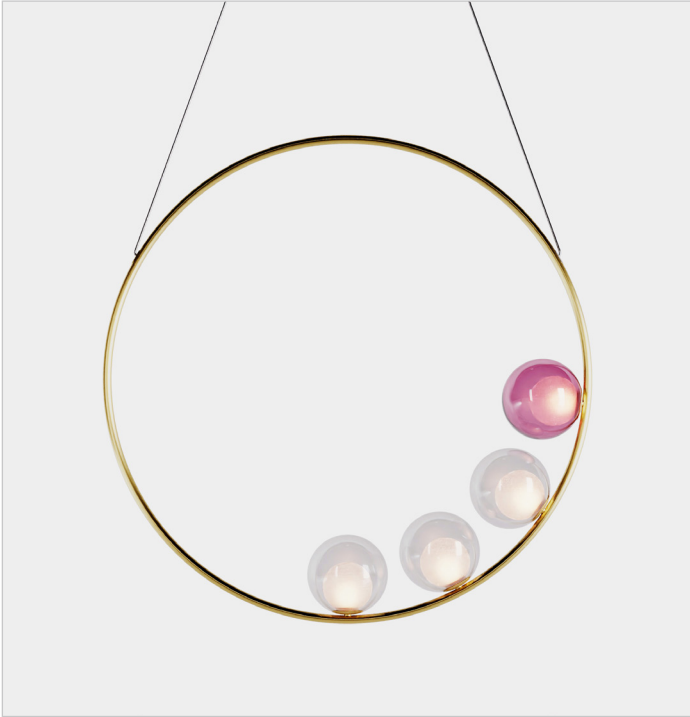

VISO LIGHTING

HONEY

HONEY

Sexy. Playful. Vibing.

Designer: Tzetzzy

Like its name, the Honey collection is sweet and beautifully designed. It is an elegant fixture that features a gold hoop ring with four concentric glass globes and a unique canopy. Each of the four glass globes are interchangeable, allowing for customization. Easily switch out one or all four glass globes to suit the environment, mood, or the occasion. With a selection of 11 colours, the possibilities are endless. Be a designer of your own light.

GLOBE COLOURS

CLEAR

AMBER

DARK AMBER

MARIGOLD

ORANGE

BURGUNDY

TERRACOTTA

PINK

NEON PINK

CHROME

PURPLE

PRODUCT NAME | ITEM NO.:

HONEY

SKU #: MM.07.510.45.YY
 Theme/Collection: HONEY

Quick Description: 4 LIGHTS SUSPENTION LIGHT

DETAILED DESCRIPTION

Metal Ring Finish: Brass
 Height (in): 36" (914mm)
 Width/Length (in): 36" (914mm)
 Depth (in): 5.9" (150mm)
 Weight (lbs): 10lbs
 Canopy Height (in): 2.75" (69mm)
 Canopy Diameter (in): 5.5" (140mm)