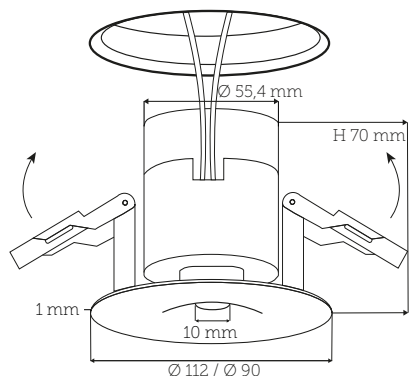

# GLARELESS PIN SPOT WITH SPRING CLIP

 SINGLE-WHITE

  DUAL-WHITE & RGB+W

 SPRING CLIP - SINGLE WHITE - 20°/ 40° (2700K)  
DIFFERENT COLOUR TEMPERATURE ON REQUEST (4000K -7500K) ART.  
NR. *G-SW27-20-E-S / G-SW27-40-E-S*

EXTERNAL DRIVER OPTIONS (MAX 4 SPOTS):  
0-10 VOLT, DALI, CASAMBI, DMX

 SPRING CLIP - DUAL WHITE - 20 / 40. (2000K-4000K)  
ART. NR: *G-DW-20-E-S / G-DW-40-E-S*

EXTERNAL DRIVER OPTIONS (MAX 4 SPOTS):  
0-10 VOLT, DALI, CASAMBI, DMX

 SPRING CLIP - DUAL WHITE - 20 / 40. (2000K-4000K)  
POWER SUPPLY: SPOTS INTERNAL DRIVER  
ART. NR: *G-DW-20-C-S / G-DW-40-C-S*  
INTERNAL DRIVER: CASAMBI  
ART. NR: *G-DW-20-D-S / G-DW-40-D-S*

INTERNAL DRIVER: DMX