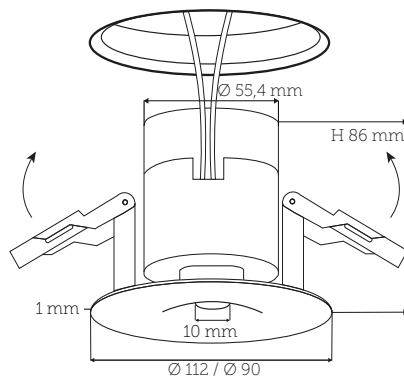

# GLARELESS PIN SPOT WITH SPRING CLIP

 SINGLE-WHITE

  DUAL-WHITE & RGB+W

 SPRING CLIP - SINGLE WHITE - 20°/ 40° (2700K)  
DIFFERENT COLOUR TEMPERATURE ON REQUEST (4000K -7500K) ART.  
NR. *G-SW27-20-E-S / G-SW27-40-E-S*

EXTERNAL DRIVER OPTIONS (MAX 4 SPOTS):  
0-10 VOLT, DALI, CASAMBI, DMX

 SPRING CLIP - DUAL WHITE - 20 / 40. (2000K-4000K)  
ART. NR: *G-DW-20-E-S / G-DW-40-E-S*

EXTERNAL DRIVER OPTIONS (MAX 4 SPOTS):  
0-10 VOLT, DALI, CASAMBI, DMX

 SPRING CLIP - DUAL WHITE - 20 / 40. (2000K-4000K)  
POWER SUPPLY: SPOTS INTERNAL DRIVER  
ART. NR: *G-DW-20-C-S / G-DW-40-C-S*  
INTERNAL DRIVER: CASAMBI  
ART. NR: *G-DW-20-D-S / G-DW-40-D-S*

INTERNAL DRIVER: DMX