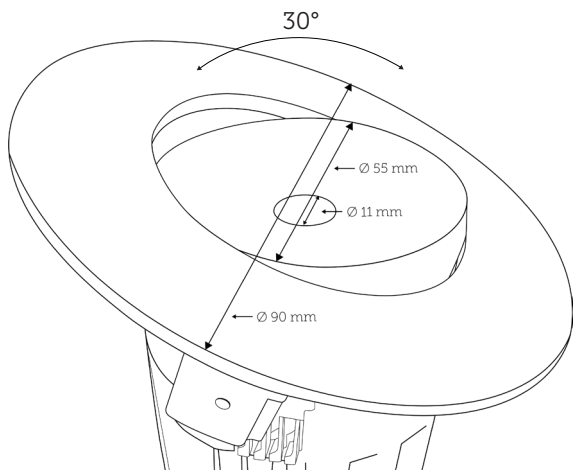

GLARELESS PIN SPOT

ADJUSTABLE

ADJUSTABLE - SINGLE WHITE - 20 / 40 (2700K)
DIFFERENT COLOUR TEMPERATURE ON REQUEST (4000K -7500K) *ART. NR.*
G-SW27-20-E-ADJ / G-SW27-40-E-ADJ

EXTERNAL DRIVER OPTIONS (MAX 4 SPOTS):
0-10 VOLT, DALI, CASAMBI, DMX

ADJUSTABLE - DUAL WHITE - 20 / 40 (2000K-4000K)
ART. NR. GDW-20-E-ADJ / GDW-40-E-ADJ

EXTERNAL DRIVER OPTIONS (MAX 4 SPOTS):
0-10 VOLT, DALI, CASAMBI, DMX

ADJUSTABLE - DUAL WHITE - 20 / 40 (2000K-4000K)

POWER SUPPLY: SPOTS INTERNAL DRIVER

ART. NR. GDW-20-ADJ / GDW-40-C-ADJ

INTERNAL DRIVER: CASAMBI

ART. NR. GDW-20-D-ADJ / GDW-40-D-ADJ

INTERNAL DRIVER: DMX

ADJUSTABLE - RGB+W - 20 / 40 (2700K)

POWER SUPPLY: SPOTS INTERNAL DRIVER

ART. NR. G-RGBW-20-C-ADJ / G-RGBW-40-C-ADJ

INTERNAL DRIVER: CASAMBI

ART. NR. G-RGBW-20-D-ADJ / G-RGBW-40-D-ADJ

INTERNAL DRIVER: DMX

BEAM ANGLE

20° - 40°

LIGHT OUTPUT

500-600 lumen

COLOUR FASTNESS

RA 85-95

ENERGY USAGE

max. 24
Watt

LIFE SPAN

70% (after
50.000 hours)