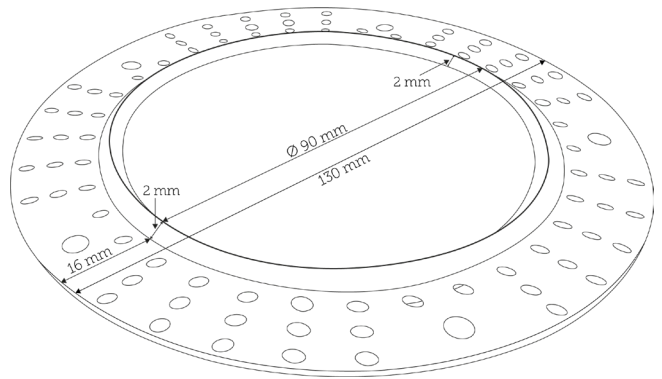

*ART. NR. G-RGBW-20-C-ADJ / G-RGBW-40-C-ADJ*

INTERNAL DRIVER: CASAMBI

*ART. NR. G-RGBW-20-D-ADJ / G-RGBW-40-D-ADJ*

INTERNAL DRIVER: DMX

BEAM ANGLE

20° - 40°

LIGHT OUTPUT

500-600 lumen

# GLARELESS PIN SPOT PLASTER RING

THE GLARELESS PIN  
SPOT WITH PLASTER  
RING IS THE ULTIMATE IN  
MINIMALISM

PLASTER RING  
ART. NR: G-PR