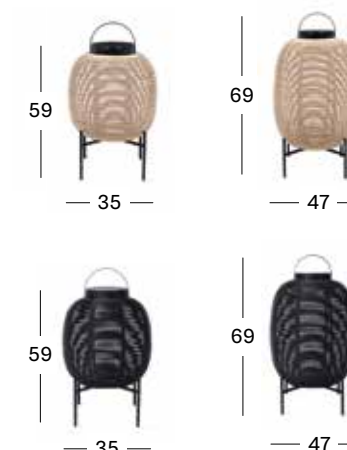

JAPON LATERN 1

MATERIALS
 powder coated aluminium
 HDPE wicker
 solar-powered LED module

DIMENSIONS
 40 x 35 cm
 59 x 47 cm

COLOURS
 black
 camel

JAPON LATERN 2

MATERIALS
 powder coated aluminium
 HDPE wicker
 solar-powered LED module

DIMENSIONS
 59 x 35 cm
 69 x 47 cm

COLOURS
 black steel / camel
 black steel / black

JAPON LATERN 3

MATERIALS
 powder coated aluminium
 HDPE wicker
 solar-powered LED module
 teak

DIMENSIONS
 59 x 35 cm
 69 x 47 cm