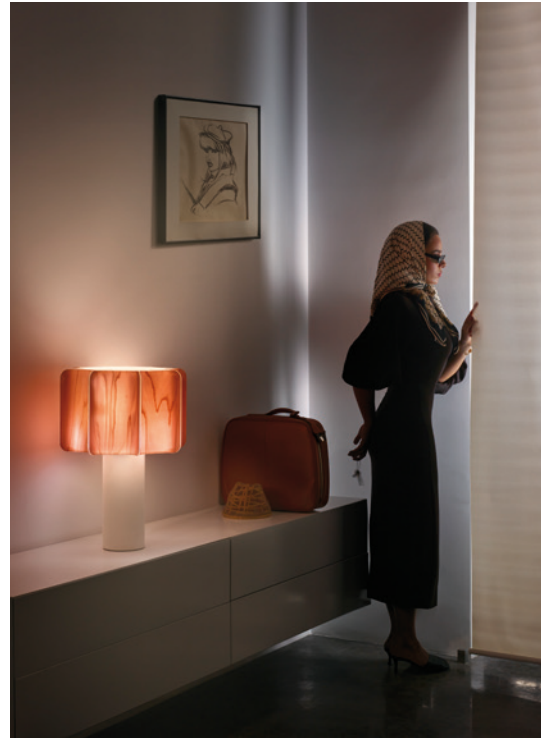

PACKAGING

Box Size: 40 x 40 x 46 cm

Box Volume: 0.074 m³

Weight: Gross - 4.2 Kg | Net - 2.2 Kg

SELECT FROM FOLLOWING

WOOD VENEER FINISHES

20 - Ivory White	26 - Red
21 - Natural Cherry	28 - Blue
22 - Natural Beech	29 - Grey
24 - Yellow	33 - Pale Rose
25 - Orange	34 - Sea Blue

CERAMIC BASE, ACRYLIC FRAME & CABLE FINISHES

BK - Matte Black / Black Frame & Black Cable
WH - Matte White / White Frame & White Cable