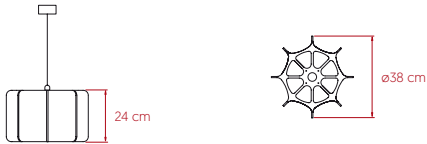

KACTOS

by Ray Power

Suspension **Lzf**

SIZE

REFERENCES

KTO S BK
KTO S WH

COMPONENTS

Wood Veneer Shade

Acrylic Frame

Metal Canopy: ø8 cm

Electrical Cable: 2.5 m

LIGHT SOURCE

Class I

220 - 250V

Recommended Bulb - Not Included
E27 Lamp Holder
LED Globe DIM 15W, 1.650 lm*
Energy Class F

*Measurements obtained by theoretical calculations at LZF using Ivory White shades & recommended bulbs. Veneer Ref: 20 Ivory White.

PACKAGING

Box Size: 40 x 40 x 30 cm

Box Volume: 0.05 m³

Weight: Gross - 3 Kg | Net - 1 Kg

SELECT FROM FOLLOWING

WOOD VENEER FINISHES

- | | |
|-----------------------|------------------|
| ● 20 - Ivory White | ● 26 - Red |
| ● 21 - Natural Cherry | ● 28 - Blue |
| ● 22 - Natural Beech | ● 29 - Grey |
| ● 24 - Yellow | ● 33 - Pale Rose |
| ● 25 - Orange | ● 34 - Sea Blue |