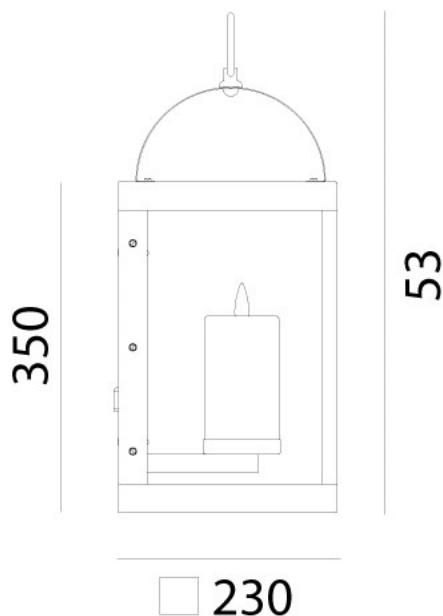

Tipologia: PARETE

Type: WALL LIGHT

Ambiente / Environment
OUTDOOR

Materiale: FERRO
Material: IRON

Finitura / Colore: FERRO
Finishing / Color: IRON

Fonte luminosa – Lighting Source:
1xMAX 28W E27

Voltaggio – Voltage
240V

Classe Energetica – Energetic Class
A++/E

PROTEZIONE IP – IP PROTECTION
IP65

PESO – WEIGHT
10Kg

Lampadina non inclusa
Light bulb not included