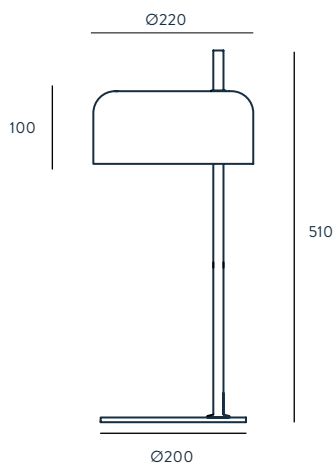

# LALU

DESIGNED BY JANA CHANG / 2013

**S1189**