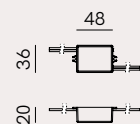

294.14.ON / MM

Fermacavo
Fairlead for cable

CE IP20

ALI0019

Alimentatore per 1 sospensione
Driver for 1 pendant

CE IP20 9V 700mA TRIAC dimm