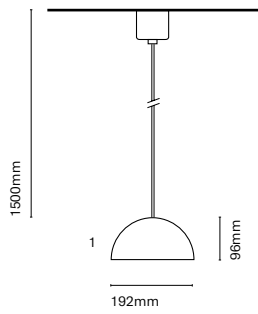

31310-  
Tires Model 1

31320-  
Tires Model 2

31330-  
Tires Model 3

31340-  
Tires Model 4

31350-  
Tires Model 5 Acoustic

	Colour Cupola 1	CRI/Temp.	Led	Dimming
31310-	M Grey Blue (RAL 5008)	H 927	1 1300lm / 12W	On-Off
	J Cement Grey (RAL 7033)	E 930		D Dali
	E Silk Grey (RAL 7044)			
	S Red Oxide (RAL 3009)			