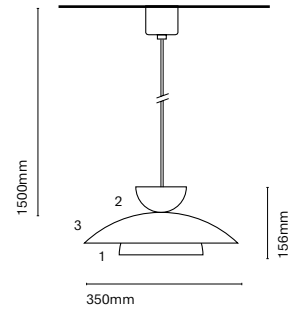

31310-  
Tires Model 1

31320-  
Tires Model 2

31330-  
Tires Model 3

31340-  
Tires Model 4

31350-  
Tires Model 5 Acoustic

	Colour Cupola 1	CRI/Temp.	Led	Dimming
31310-	M Grey Blue (RAL 5008)	H 927	1 1300lm / 12W	On-Off
	J Cement Grey (RAL 7033)	E 930		D Dali
	E Silk Grey (RAL 7044)			
	S Red Oxide (RAL 3009)			