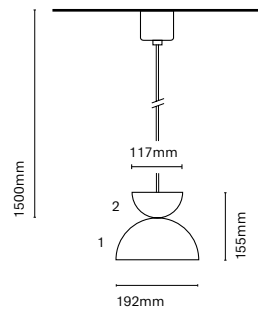

31310-  
Tires Model 1

31320-  
Tires Model 2

31330-  
Tires Model 3

31340-  
Tires Model 4

31350-  
Tires Model 5 Acoustic

	Colour Cupola 1	CRI/Temp.	Led	Dimming
31310-	M Grey Blue (RAL 5008)	H 927	1 1300lm / 12W	On-Off
	J Cement Grey (RAL 7033)	E 930		D Dali
	E Silk Grey (RAL 7044)			
	S Red Oxide (RAL 3009)			