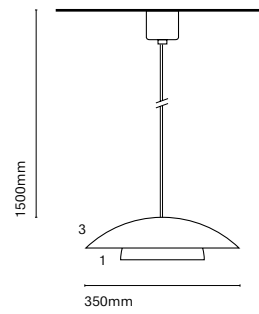

31310-  
Tires Model 1

31320-  
Tires Model 2

31330-  
Tires Model 3

31340-  
Tires Model 4

31350-  
Tires Model 5 Acoustic

	Colour Cupola 1	CRI/Temp.	Led	Dimming
31310-	M Grey Blue (RAL 5008)	H 927	1 1300lm / 12W	On-Off
	J Cement Grey (RAL 7033)	E 930		D Dali
	E Silk Grey (RAL 7044)			
	S Red Oxide (RAL 3009)			