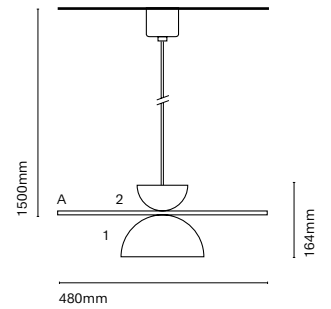

31310-  
Tires Model 1

31320-  
Tires Model 2

31330-  
Tires Model 3

31340-  
Tires Model 4

31350-  
Tires Model 5 Acoustic

	Colour Cupola 1	CRI/Temp.	Led	Dimming
31310-	M Grey Blue (RAL 5008)	H 927	1 1300lm / 12W	On-Off
	J Cement Grey (RAL 7033)	E 930		D Dali
	E Silk Grey (RAL 7044)			
	S Red Oxide (RAL 3009)			