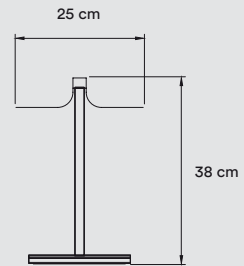

Will be available for production from November 2022

REF.

OM M1 BK LED
OM M1 IV LED
OM M1 GD LED

LIGHT SOURCE

Class II

230V: Dimmable

Driver:

Constant Voltage 24V

LED Integrated:

Led module
Energy class A*

3.000K, CRI>90, 8W, 50-60Hz, 560 lm*
Available in 2.700K and 4.000K on request

*Measurements obtained by photometric test at LZf using ivory white shades. Veneer Ref: 23 Natural White.

PACKAGING

Box Size: 50 × 50 × 30 cm

Box Volume: 0,08 m³

Weight: Gross - 7,5 Kg | Net - 3,8 Kg

MATERIALS & COMPONENTS

Wood Veneer Shade

Metal Stem & Structure

Black Electrical cable with Dimming Switch: 145 cm

Plug-in Driver

FINISHES

WOOD VENEER

- 21 Natural Cherry
- 23 Natural White
- 22 Natural Beech

METAL

- BK-Matt Black
- GD-Gold
- IV-Matt Ivory