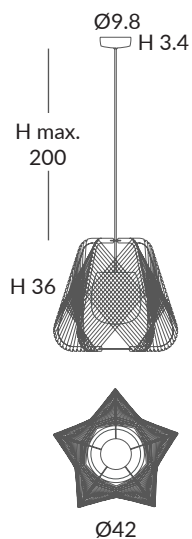

ONNA colgantes / ONNA suspensions

REF.
ODIP31890/42

COLGANTE / SUSPENSION
IP66

MATERIAL
Metal y cuerda / Metal and cord

ACABADO / FINISH
Florón: negro mate o blanco
Canopy: matt black or white
Cable neopreno: negro
Neoprene cable: Black
Estructura pantalla metálica: negra o blanca
Lampshade metal structure: black or white
Cuerda: Elegir uno o dos colores
(ver carta de colores estándar)
Cord: Choose one or two colors
(see standard cord color chart)
Difusor polietileno: opal mate
Polyethylene diffuser: matt opal

INSTALACIÓN / INSTALLATION
- 1 x E27 LED max. 15W Ø6cm