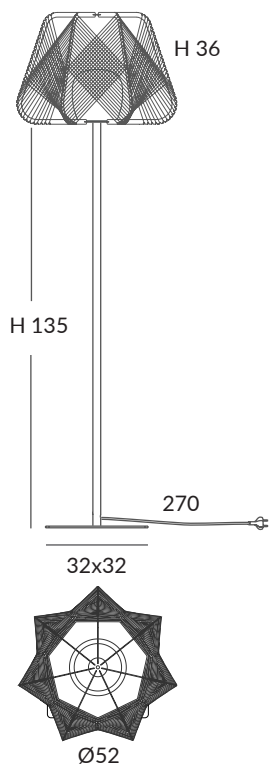

We have adapted for outdoor use this collection designed by Nacho Timón, where the cords intertwine with each other creating an organised chaos, which extends across the metal structure generating volumes on each of its faces.

INSTALACIÓN / INSTALLATION
- 1 x E27 LED max. 15W Ø6cm

REF.
ODIP31890/52

COLGANTE / SUSPENSION
IP66

MATERIAL
Metal y cuerda / Metal and cord

ACABADO / FINISH
Florón: negro mate o blanco
Canopy: matt black or white
Cable neopreno: negro
Neoprene cable: Black
Estructura pantalla metálica: negra o blanca
Lampshade metal structure: black or white
Cuerda: Elegir uno o dos colores
(ver carta de colores estándar)
Cord: Choose one or two colors
(see standard cord color chart)
Difusor polietileno: opal mate
Polyethylene diffuser: matt opal

INSTALACIÓN / INSTALLATION
- 1 x E27 LED max. 15W Ø6cm

ONNA pie / ONNA floor lamp

REF.
ODIP31092

PIE / FLOOR LAMP
IP66

MATERIAL
Metal y cuerda / Metal and cord

ACABADO / FINISH
Pie: negro texturado o blanco texturado
Leg: granulated black or granulated white
Estructura pantalla metálica: negra o blanca
Lampshade metal structure: black or white
Clavija y cable (sin interruptor): negro
Plug and cable (without switch): black
Cuerda: Elegir uno o dos colores
(ver carta de colores estándar)
Cord: Choose one or two colors
(see standard cord color chart)
Difusor polietileno: opal mate
Polyethylene diffuser: matt opal

INSTALACIÓN / INSTALLATION
- 1 x E27 LED max. 15W Ø6cm

OCEANS WITHOUT PLASTIC

COLORES ESTÁNDAR / STANDARD COLOURS

Cuerda fabricada con botellas de plástico recicladas
Cord made from recycled plastic bottles