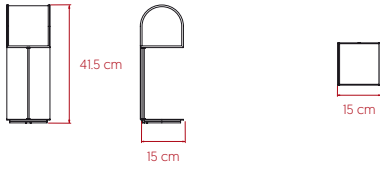

SIZE

REFERENCES

OSC M EG
 OSC M EG DIM
 OSC M IV
 OSC M IV DIM

COMPONENTS

Wood Veneer Shade

Metal Structure

Textile Electrical Cable with Switch: 145 cm

Textile Electrical Cable with Dimming Switch: 145 cm [DIM ref.]

** Remember to use a dimming bulb, if you order the lamp with a dimming switch

PACKAGING

Box Size: 19 x 19 x 53 cm

Box Volume: 0.018 m³

Weight: Gross - 3 Kg | Net - 2.2 Kg

SELECT FROM FOLLOWING

DIMMING SYSTEM