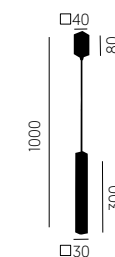

1x LED - MAX. 8W
3000°K 688lm
Driver not included
IP20 CE 230V 150Hz

oxidado
antique gold
or antique

SNOW SQUARE
SU - 0972

1x LED - MAX. 8W
3000°K 688lm
No driver required
IP20 CE 230V 150Hz

preto mate
matte black
noir mat