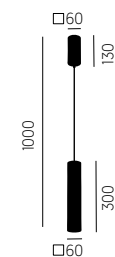

TETO
CEILING . LAMPES SUSPENDUES

SNOW ROUND
SU - 0970

1x LED - MAX. 3W
3000°K 190lm
Driver included
IP20 CE 230V 150Hz

preto mate / oxidado
matte black / antique gold
noir mat / or antique

SNOW GRAND ROUND
SU - 0971

1x LED - MAX. 8W
3000°K 688lm
Driver not included
IP20 CE 230V 150Hz

oxidado
antique gold
or antique

SNOW SQUARE
SU - 0972

1x LED - MAX. 8W
3000°K 688lm
No driver required
IP20 CE 230V 150Hz

preto mate
matte black
noir mat

SNOW GRAND SQUARE
SU - 0973

1x LED - MAX. 3W
3000°K 190lm
Driver included
IP20 CE 230V 150Hz

cinza ral 7016
grey ral 7016
gris ral 7016

mais acabamentos sob consulta . more finishes on request . plus finitions sur demande p. 255