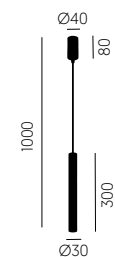

TETO
CEILING . LAMPES SUSPENDUES

SNOW ROUND
SU - 0970

1x LED - MAX. 3W
3000°K 190lm
Driver included
IP20 CE 230V 150Hz

preto mate / oxidado
matte black / antique gold
noir mat / or antique

SNOW GRAND ROUND
SU - 0971

1x LED - MAX. 8W
3000°K 688lm
Driver not included
IP20 CE 230V 150Hz

oxidado
antique gold
or antique

SNOW SQUARE
SU - 0972

1x LED - MAX. 8W
3000°K 688lm
No driver required
IP20 CE 230V 150Hz

preto mate
matte black
noir mat