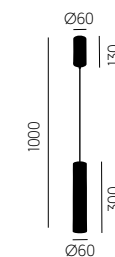

TETO
CEILING . LAMPES SUSPENDUES

SNOW ROUND
SU - 0970

1x LED - MAX. 3W
3000°K 190lm
Driver included
IP20 CE 230V 150Hz

preto mate / oxidado
matte black / antique gold
noir mat / or antique

SNOW GRAND ROUND
SU - 0971

1x LED - MAX. 8W
3000°K 688lm
Driver not included
IP20 CE 230V 150Hz

oxidado
antique gold
or antique

SNOW SQUARE
SU - 0972

1x LED - MAX. 8W
3000°K 688lm
No driver required
IP20 CE 230V 150Hz

preto mate
matte black
noir mat

SNOW GRAND SQUARE
SU - 0973

1x LED - MAX. 3W
3000°K 190lm
Driver included
IP20 CE 230V 150Hz

cinza ral 7016
grey ral 7016
gris ral 7016

mais acabamentos sob consulta . more finishes on request . plus finitions sur demande p. 255