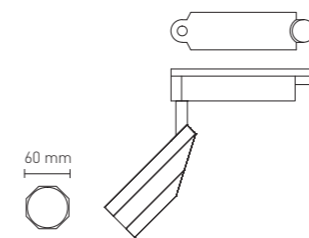

MOON MOON is available in different sizes and with the possibility of incorporating its accessory lenses to personalize the function of the light.

06901 -		MOON PROJECTOR 60mm						
Colour	CRI / Temp.	Angle	Led	Regulation	Class			
0 White	H 927	1 12°	2 1030 lm / 9 W	R Edge cut	I			
1 Black	E 930	2 24°						
	F 940	3 38°						

IP CRI=90 2-SDCM 50.000h 230V DRIVER **LED**

690 g 90° 355° 1 20

06902 -		MOON PROJECTOR 60mm						
Colour	CRI / Temp.	Angle	Led	Regulation	Class			
0 White	H 927	1 12°	2 1330 lm / 13 W	R Edge cut	I			
1 Black	E 930	2 24°						
	F 940	3 38°						

IP CRI=90 2-SDCM 50.000h 230V DRIVER **LED**

910 g 90° 355° 1 20

06903 -		MOON PROJECTOR 60mm						
Colour	CRI / Temp.	Angle	Led	Regulation	Class			
0 White	H 927	1 12°	2 1330 lm / 13 W	D Dati	I			
1 Black	E 930	2 24°						
	F 940	3 38°						