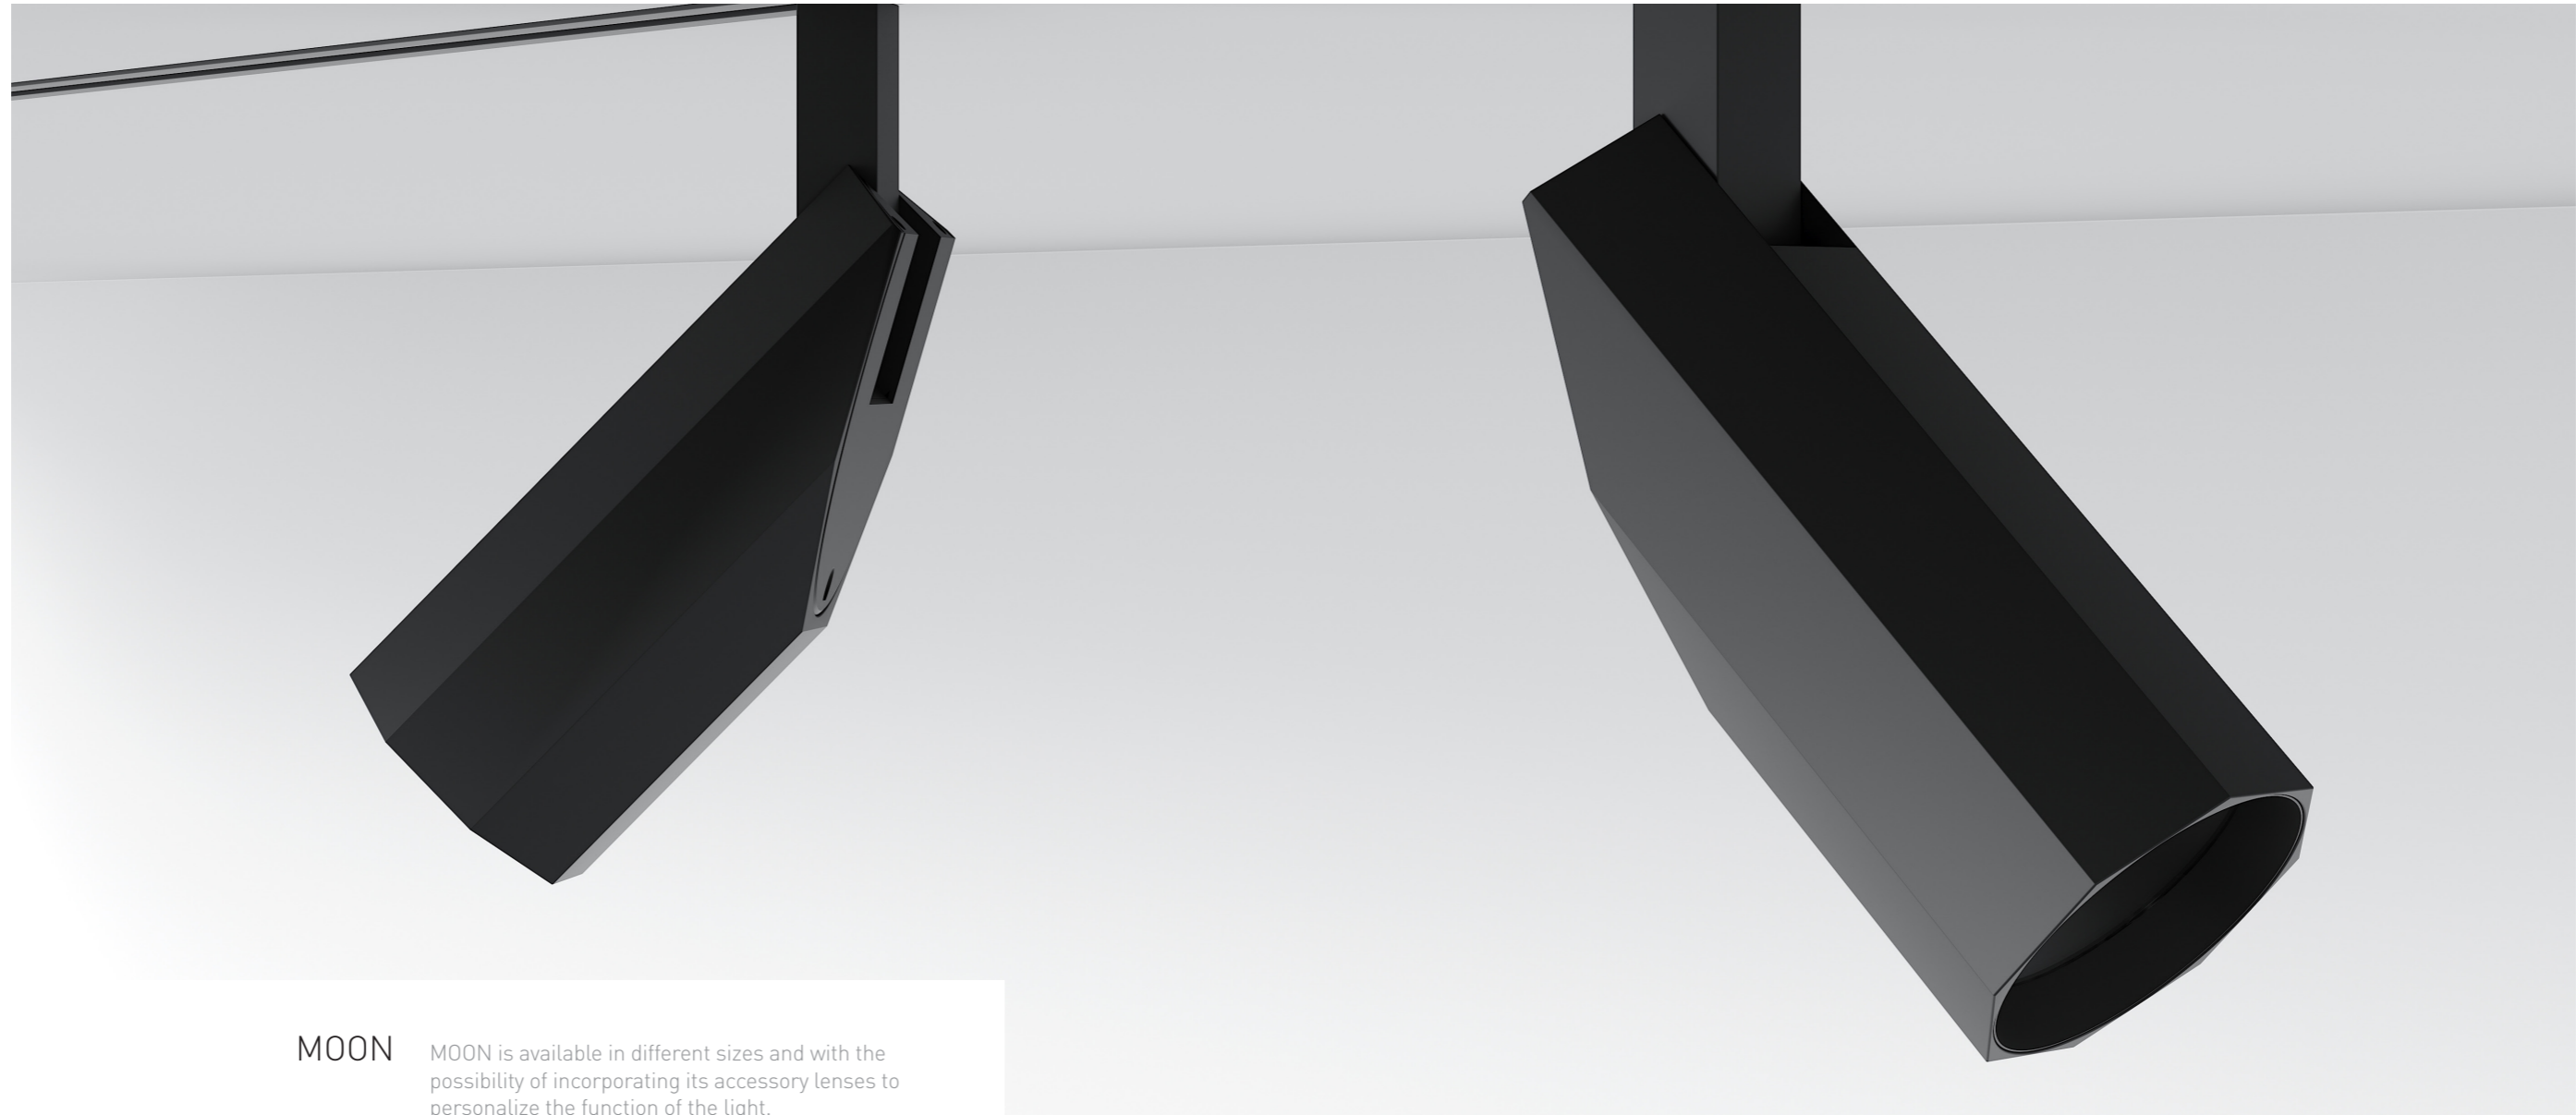

IP CRI=90 2-SDCM 50.000h 230V DRIVER **LED**

690 g 90° 355° 1 20

06902 -		MOON PROJECTOR 60mm						
Colour	CRI / Temp.	Angle	Led	Regulation	Class			
0 White	H 927	1 12°	2 1330 lm / 13 W	R Edge cut	I			
1 Black	E 930	2 24°						
	F 940	3 38°						

IP CRI=90 2-SDCM 50.000h 230V DRIVER **LED**

910 g 90° 355° 1 20

06903 -		MOON PROJECTOR 60mm						
Colour	CRI / Temp.	Angle	Led	Regulation	Class			
0 White	H 927	1 12°	2 1330 lm / 13 W	D Dati	I			
1 Black	E 930	2 24°						
	F 940	3 38°						

IP CRI=90 2-SDCM 50.000h 230V DRIVER **LED**

930 g 90° 355° 1 20

ACCESSORIES

06991 SCULPTURE LENS 16 x 60°

06992 LENS "SQUARE"

MOON

MOON is available in different sizes and with the possibility of incorporating its accessory lenses to personalize the function of the light.

06911 -		MOON PROJECTOR 90 mm					
Colour	CRI / Temp.	Angle	Led	Regulation	Class		
0 White	G 827	1 12°	2 1500 lm / 12 W	D Dali	I		
1 Black	C 830	2 24°	3 2000 lm / 17,5 W				
	N 840	3 38°	4 3000 lm / 25 W				
	H 927						
	E 930						
	F 940						