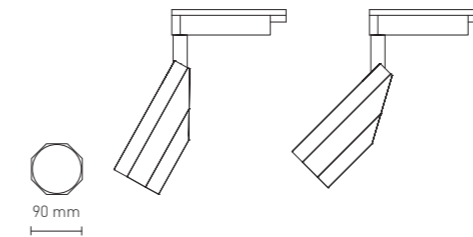

06912 -		MOON PROJECTOR 90 mm					
Colour	CRI / Temp.	Angle	Led	Regulation	Class		
0 White	G 827	1 12°	5 4000 lm / 33 W	D Dali	I		
1 Black	C 830	2 24°					
	N 840	3 38°					
	H 927						
	E 930						
	F 940						

1420 g 90° 355° 1 20 IP CRI=80/90 2-SDCM 50.000h 230 V DRIVER <5° LED

ACCESSORIES

06995 SCULPTURE LENS 16 x 60°

06996 LENS WALLWASHER

06997 LENS "SQUARE"