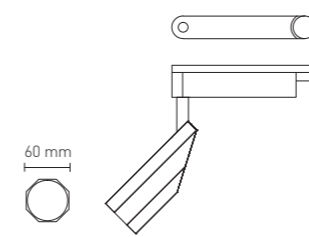

MOON MOON is available in different sizes and with the possibility of incorporating its accessory lenses to personalize the function of the light.

06901 -		MOON PROJECTOR 60mm						
Colour	CRI / Temp.	Angle	Led	Regulation	Class			
0 White	H 927	1 12°	2 1030 lm / 9 W	R Edge cut	I			
1 Black	E 930	2 24°						
	F 940	3 38°						

IP CRI=90 2-SDCM 50.000h 230V DRIVER **LED**

690 g 90° 355° 1 20

06902 -		MOON PROJECTOR 60mm						
Colour	CRI / Temp.	Angle	Led	Regulation	Class			
0 White	H 927	1 12°	2 1330 lm / 13 W	R Edge cut	I			
1 Black	E 930	2 24°						
	F 940	3 38°						