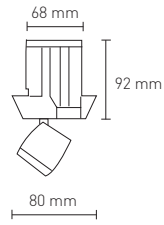

NEW PAW

06811 -

Colour	CRI / Temp.	Angle	Led	Dimming	Class
0 White	E 930	1 15°	0 600 lm / 6 W	D Dali	II
1 Black	F 940	2 24°	1 900 lm / 9 W		
		3 36°			
		4 50°			

330g 90° 355° 68mm 1 20 IP CRI=90 3-SDCM 50.000h 230V DRIVER LED

ACCESSORIES

06891 - HONEYCOMB ø 34 mm · PANEL DE ABEJA ø 34 mm

One of the latest products that we've been working on. A totally versatile and multifunctional product that allows you to adjust its function as a projector or downlight depending on the requirements of your projects.