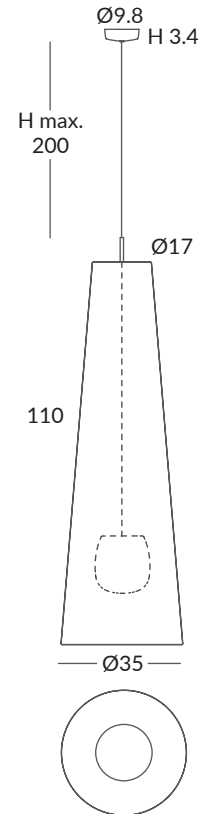

Suspension lamps of conical design that gives them an elegant and stylised figure. Combine its two sizes and play with heights to create spaces with an amazing aesthetic.

REF.
ODIP29811/25

COLGANTE / SUSPENSION
IP66

MATERIAL
Metal y cuerda / Metal and cord

ACABADO / FINISH
Florón: negro mate o blanco
Canopy: matt black or white
Cable neopreno: negro
Neoprene cable: Black
Estructura pantalla metálica: negra*
Lampshade metal structure: black*
Cuerda: Elegir uno o dos colores
(ver carta de colores estándar)
Cord: Choose one or two colors
(see standard cord color chart)
Difusor polietileno: opal mate
Polyethylene diffuser: matt opal

INSTALACIÓN / INSTALLATION
- 1 x E27 LED max. 15W Ø6cm

REF.
ODIP29811/25

COLGANTE / SUSPENSION
IP66

MATERIAL
Metal y cuerda / Metal and cord

ACABADO / FINISH
Florón: negro mate o blanco
Canopy: matt black or white
Cable neopreno: negro
Neoprene cable: Black
Estructura pantalla metálica: negra*
Lampshade metal structure: black*
Cuerda: Elegir uno o dos colores
(ver carta de colores estándar)
Cord: Choose one or two colors
(see standard cord color chart)
Difusor polietileno: opal mate
Polyethylene diffuser: matt opal

INSTALACIÓN / INSTALLATION
- 1 x E27 LED max. 15W Ø6cm

*(Estructura blanca para cuerda blanca) / (White structure for white cord)

Bombillas NO incluidas / Light bulbs NOT included
Archivos 3D y ficheros fotométricos disponibles / 3D and photometric files available