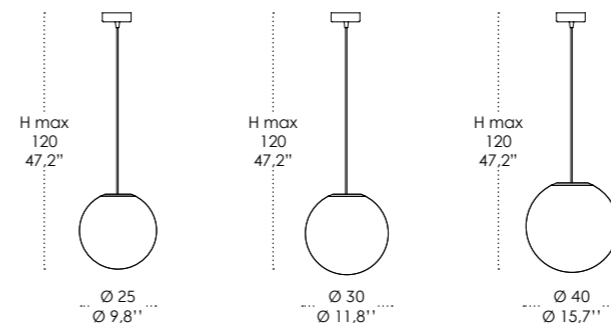

Sospensione / Suspension

IP44 su richiesta / on request

LL4103 LL4100 LL4101

LL4111 LL4112