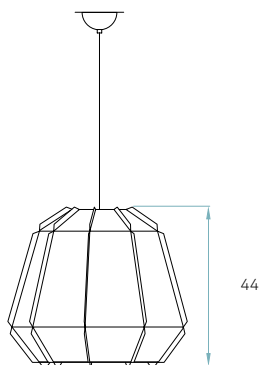

REF. STCH BMK 20
Stitches Bamako

References

STCH S BMK

Certificates

Class I

220 - 250V

Wood shade colours

Components

Metal canopy
Brushed Nickel
ø 10 cm - disc ø 14 cm

Electrical cable
Transparent
2 m drop

Box size
66 x 66 x 62 cm

Box volume
0,27 m³

Weight
Gross - 5,8 Kg
Net - 1,5 Kg

Recommended bulbs (Not Included)

E27

CFL Globe
1 x 23 W max.

or

LED Globe DIM
1 x 14 W max.

Energy class