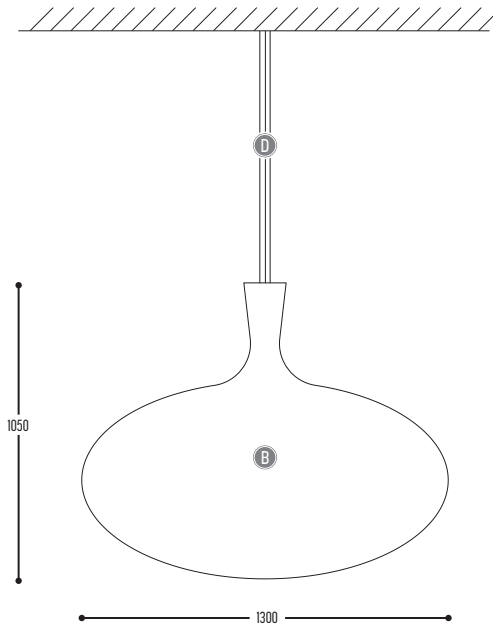

NO FRUIT

design anthony duffeleer for daek

DESIGN **PLUS**
2004

150-03-CCC-DD

PE | Metal

BB		CCC				DD	
BODY		TYPE				SUSP. CABLE	
03	White (translucent)	339	G5		3x T16 (39 W) Non Dim	02	2,5 m
		340			3x T16 (39 W) Dim 1-10 V	03	5 m
		341			3x T16 (39 W) ONE 4 ALL		
		510	LED	Warm white - stand alone			
		500		RGB - stand alone (dmx, dali on request)			