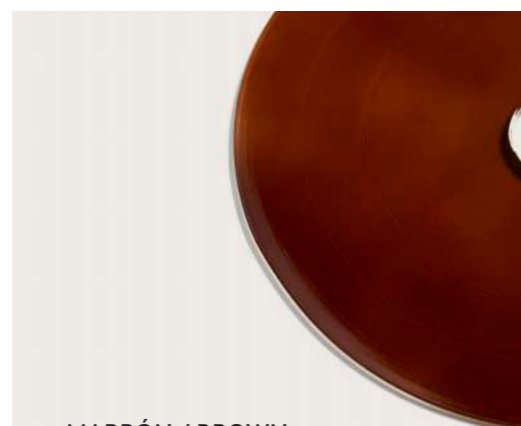

1223

MATERIAL  
GLASS

FINISH  
PINK  
TURQUOISE  
DARK BLUE  
AMBER  
BROWN

SIZE  
Ø250

ÁMBAR / AMBER

ROSA / PINK

MARRÓN / BROWN

TURQUESA / TURQUOISE

AZUL OSCURO / DARK BLUE

1038

MATERIAL  
METAL

FINISH  
GOLD  
CHROME  
BLACK  
WHITE

SIZES  
Ø150  
Ø250  
Ø350

1052

MATERIAL  
METAL

FINISH  
GOLD  
CHROME  
BLACK  
WHITE

SIZES  
Ø300  
Ø600  
Ø900

1088

MATERIAL  
METAL

FINISH  
WHITE  
BLACK  
COLOR,  
CONSULT US

SIZES  
Ø250  
Ø350

1089

MATERIAL  
METAL

FINISH  
GOLD  
CHROME  
BLACK  
WHITE

SIZE  
Ø250

1096

MATERIAL  
ALABASTER

FINISH  
NATURAL

SIZES  
Ø250  
Ø350

1097

MATERIAL  
CERAMIC

FINISH  
CERAMIC