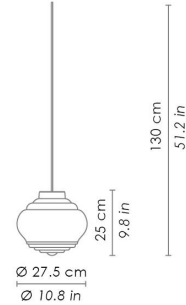

BONNIEeCLYDE

SUSPENSION

E27

IP20

AI LIGHTS
LATTI

Mouth-blown glass handcrafted on standstill mold with "rigadin" relief finish in two different shapes and various colours. Matt grey or white painted metal parts. Grey fabric cables. Customizable product.

CODE	COLOR	
LBN0101	Clear	
LBN0104	Amber	
LBN0105	Amethyst	
LBN0109	Grey	
LBN0120	Light blue	
LBN0121	Silver	
LBN0122	Antique gold	
LBN0123	Bronze	
LBN0124	Pink gold	

DIMENSIONS AND HOLES

Dimensions $\varnothing$ 27,5 - h max 130 cm / $\varnothing$ 10,8 - h max 51,2 in

ILLUMINOTECHNICAL SPECIFICATIONS

Source E27
Total Watt 70 W HS
Lamp life minimum 3 years guaranteed

ELECTRICAL SPECIFICATIONS

Driver included
Voltage 220-240 V
Frequency 50 - 60 HZ