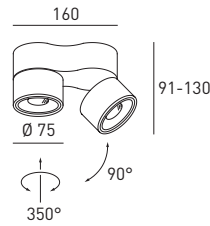

CLIPPO S DUO
dim to warm

LED-Wand- und Deckenstrahler, mit dim to warm LED 2x9,5 W, CRI>90, mit hochwertigem Aluminiumreflektor und eingebautem Driver 230 V, dimmbar mit Phasenanschnitt-/Phasenabschrittdimmer, Gehäuse aus massivem Aluminium, dreh- und schwenkbar (350°/90°), Entblendungsring wahlweise gold, schwarz oder weiß