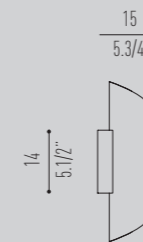

APPLIQUE

Lamp / 1 X E14 SUITABLE FOR LED LAMPS