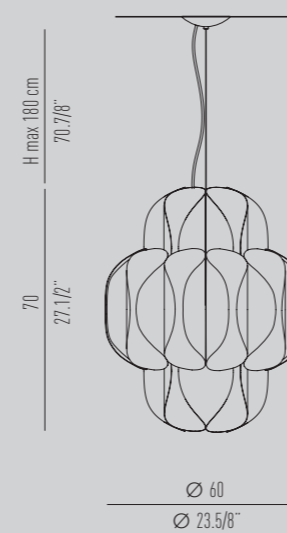

CONCERTO

collection

APPLIQUE

Lamp / 1 X E14 SUITABLE FOR LED LAMPS

SUSPENSION 6L

Lamp / 6 X E14 SUITABLE FOR LED LAMPS + 1 X GX53 / DOUBLE LIGHT EMISSION

SUSPENSION 24L

Lamp / 24 X E14 SUITABLE FOR LED LAMPS + 1 X GX53 / DOUBLE LIGHT EMISSION

SUSPENSION 36L

Lamp / 36 X E14 SUITABLE FOR LED LAMPS + 1 X GX53 / DOUBLE LIGHT EMISSION

SUSPENSION 54L

Lamp / 54 X E14 SUITABLE FOR LED LAMPS + 1 X GX53 / DOUBLE LIGHT EMISSION

DIFFUSERS/DIFFUSORI

-  white metal RAL 9010/
metallo bianco RAL 9010
-  metal matt gold/
metallo oro opaco
-  opal PMMA /
PMMA opalino
-  transparent PMMA
with white screenprinting/
PMMA trasparente con
serigrafia bianca