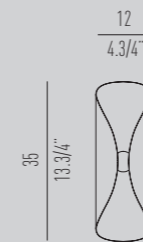

CONCERTO

collection

APPLIQUE

Lamp / 1 X E14 SUITABLE FOR LED LAMPS

SUSPENSION 6L

Lamp / 6 X E14 SUITABLE FOR LED LAMPS + 1 X GX53 / DOUBLE LIGHT EMISSION

SUSPENSION 24L

Lamp / 24 X E14 SUITABLE FOR LED LAMPS + 1 X GX53 / DOUBLE LIGHT EMISSION

SUSPENSION 36L

Lamp / 36 X E14 SUITABLE FOR LED LAMPS + 1 X GX53 / DOUBLE LIGHT EMISSION

SUSPENSION 54L

Lamp / 54 X E14 SUITABLE FOR LED LAMPS + 1 X GX53 / DOUBLE LIGHT EMISSION

DIFFUSERS/DIFFUSORI

-  white metal RAL 9010/
metallo bianco RAL 9010
-  metal matt gold/
metallo oro opaco
-  opal PMMA /
PMMA opalino
-  transparent PMMA
with white screenprinting/
PMMA trasparente con
serigrafia bianca