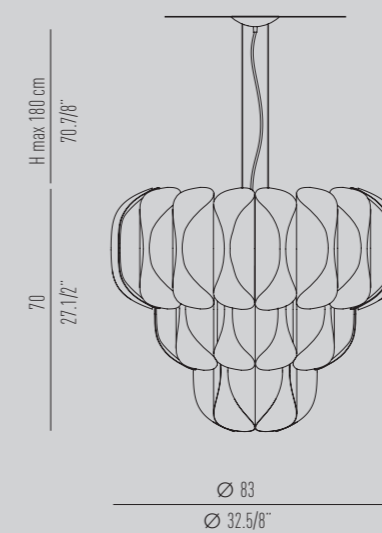

CONCERTO

collection

APPLIQUE

Lamp / 1 X E14 SUITABLE FOR LED LAMPS

SUSPENSION 6L

Lamp / 6 X E14 SUITABLE FOR LED LAMPS + 1 X GX53 / DOUBLE LIGHT EMISSION

SUSPENSION 24L

Lamp / 24 X E14 SUITABLE FOR LED LAMPS + 1 X GX53 / DOUBLE LIGHT EMISSION

SUSPENSION 36L

Lamp / 36 X E14 SUITABLE FOR LED LAMPS + 1 X GX53 / DOUBLE LIGHT EMISSION

SUSPENSION 54L

Lamp / 54 X E14 SUITABLE FOR LED LAMPS + 1 X GX53 / DOUBLE LIGHT EMISSION

DIFFUSERS/DIFFUSORI

-  white metal RAL 9010/
metallo bianco RAL 9010
-  metal matt gold/
metallo oro opaco
-  opal PMMA /
PMMA opalino
-  transparent PMMA
with white screenprinting/
PMMA trasparente con
serigrafia bianca