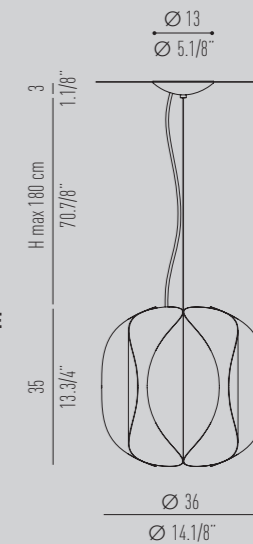

CONCERTO

collection

APPLIQUE

Lamp / 1 X E14 SUITABLE FOR LED LAMPS

SUSPENSION 6L

Lamp / 6 X E14 SUITABLE FOR LED LAMPS + 1 X GX53 / DOUBLE LIGHT EMISSION

SUSPENSION 24L

Lamp / 24 X E14 SUITABLE FOR LED LAMPS + 1 X GX53 / DOUBLE LIGHT EMISSION

SUSPENSION 36L

Lamp / 36 X E14 SUITABLE FOR LED LAMPS + 1 X GX53 / DOUBLE LIGHT EMISSION

SUSPENSION 54L

Lamp / 54 X E14 SUITABLE FOR LED LAMPS + 1 X GX53 / DOUBLE LIGHT EMISSION

DIFFUSERS/DIFFUSORI

-  white metal RAL 9010/
metallo bianco RAL 9010
-  metal matt gold/
metallo oro opaco
-  opal PMMA /
PMMA opalino
-  transparent PMMA
with white screenprinting/
PMMA trasparente con
serigrafia bianca