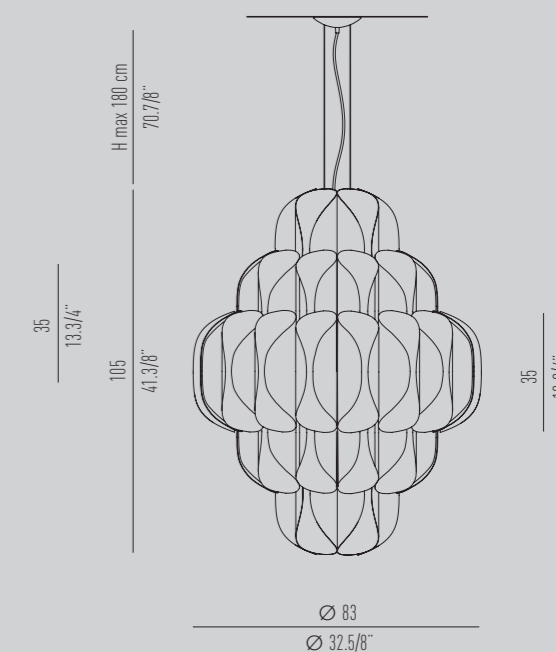

CONCERTO

collection

APPLIQUE

Lamp / 1 X E14 SUITABLE FOR LED LAMPS

SUSPENSION 6L

Lamp / 6 X E14 SUITABLE FOR LED LAMPS + 1 X GX53 / DOUBLE LIGHT EMISSION

SUSPENSION 24L

Lamp / 24 X E14 SUITABLE FOR LED LAMPS + 1 X GX53 / DOUBLE LIGHT EMISSION

SUSPENSION 36L

Lamp / 36 X E14 SUITABLE FOR LED LAMPS + 1 X GX53 / DOUBLE LIGHT EMISSION

SUSPENSION 54L

Lamp / 54 X E14 SUITABLE FOR LED LAMPS + 1 X GX53 / DOUBLE LIGHT EMISSION

DIFFUSERS/DIFFUSORI

-  white metal RAL 9010/
metallo bianco RAL 9010
-  metal matt gold/
metallo oro opaco
-  opal PMMA /
PMMA opalino
-  transparent PMMA
with white screenprinting/
PMMA trasparente con
serigrafia bianca