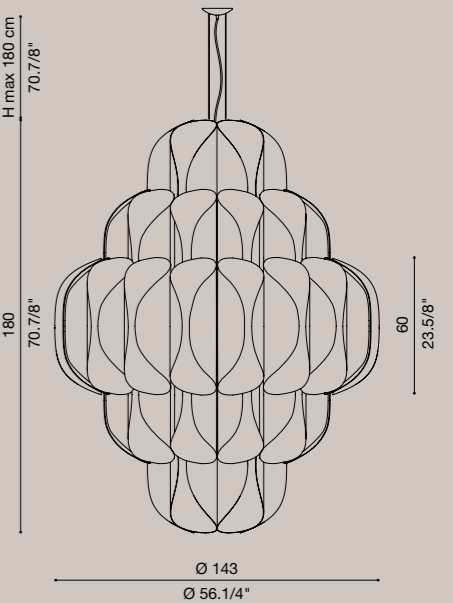

CONCERTO 60 S0 54L

- CONSO6054BC (a)
- CONSO60540 (b)
- CONSO60540PA (c)
- CONSO6054TRA (d)

54 x E27 SUITABLE FOR LED LAMPS
+ 1 x GX53 / double light emission