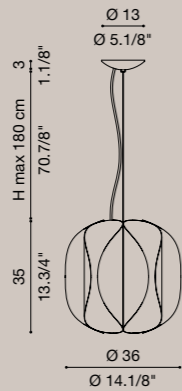

CONCERTO 35 S0 6L

- CONSO6BC (a)
- CONSO60 (b)
- CONSO60PA (c)
- CONSO6TRA (d)

6 x E14 SUITABLE FOR LED LAMPS
+ 1 x GX53 / double light emission

6 x E14 SUITABLE FOR LED LAMPS
+ 1 x GX53 / double light emission