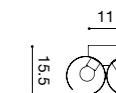

/ DESIGN BY BRIAN RASMUSSEN

CONCERTO

/ DESIGN BY BRIAN RASMUSSEN

AP 1L

2 x E14
SUITABLE FOR LED LAMPS

AP 2L

2 x E14
SUITABLE FOR LED LAMPS

SO 60