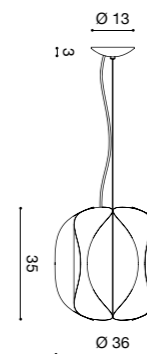

CONCERTO
/ DESIGN BY BRIAN RASMUSSEN

34

35

CONCERTO

/DESIGN BY BRIAN RASMUSSEN

CONCERTO

/ DESIGN BY BRIAN RASMUSSEN

CONCERTO

/ DESIGN BY BRIAN RASMUSSEN

CONCERTO

/ DESIGN BY BRIAN RASMUSSEN

AP 1L

2 x E14
SUITABLE FOR LED LAMPS

AP 2L

2 x E14
SUITABLE FOR LED LAMPS

SO 60