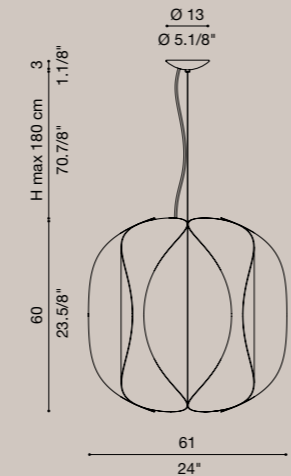

6 x E27 SUITABLE FOR LED LAMPS
+ 1 x GX53 / double light emission