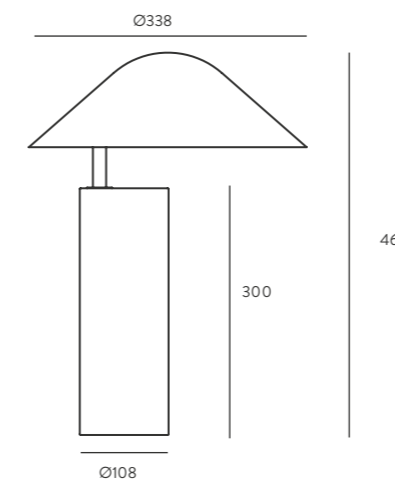

Damo

Designed by **AC Studio / 2015**

S1191

ES

Acabados

Metal
Negro Mate

Materiales

Acero

Metal
Matt Black

Materials

Steel

Specifications (UE)

E27 Max. 60W (Not included)
230 V, 50/60 Hz
IP20, Class II

Energy Label

A ++

Recommended Bulb